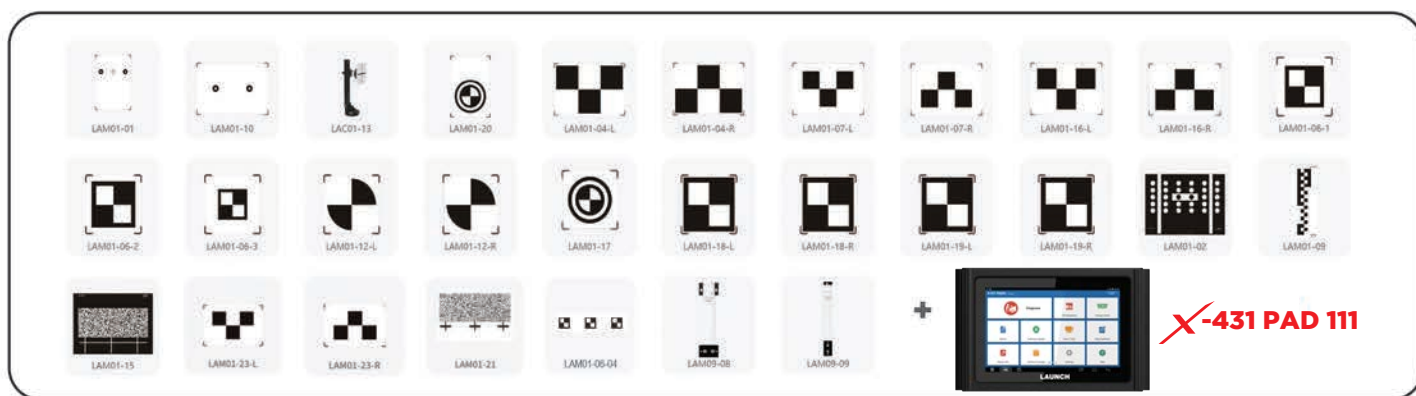

PRECISE & SIMPLE

ADAS SOLUTION

~~X~~-431 ADAS MOBILE STANDARD KIT

X-431 ADAS Mobile

The X-431 ADAS Mobile is designed to be used in your shop or taken on the road. Its easy foldable frame can fit into any vehicle.

LDW "Standard" Package

Additional Products

Optional Targets (All Panels are Universal)

Tesla Upgrade Package (301181050)

Radar Alignment Tool (701020174)

X-431 ADAS Mobile Radar Calibration Upgrade Package (702010002)

Forward Facing ADAS Space Requirement

Dynamic Calibration

BUICK	CHEVROLET	FORD
BMW	GMC	FCA
ALFA ROMEO	JEEP	FIAT
VOLVO	LINCOLN	

**LAUNCH
TECH USA**
CREATE • CHANGE

*Scan to View
Our Products Online*

This is the required space to place ADAS calibration targets. Space requirement as the vehicle or other equipments should be considered in accordance with specific conditions.