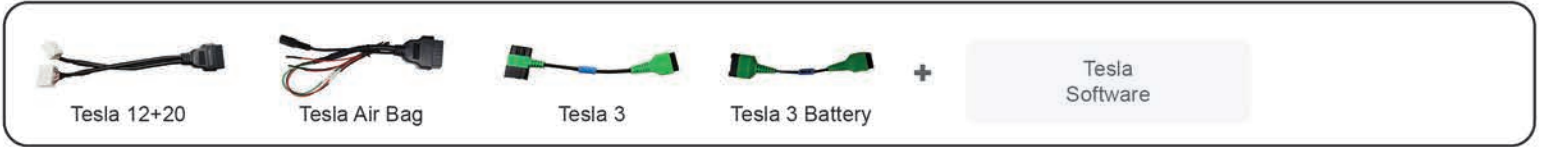

LDW "Standard" Package

Additional Products

Optional Targets (All Panels are Universal)

Tesla Upgrade Package (301181050)

Radar Alignment Tool (701020174)

X-431 ADAS Mobile Radar Calibration Upgrade Package (702010002)

Forward Facing ADAS Space Requirement

Dynamic Calibration

BUICK	CHEVROLET	FORD
BMW	GMC	FCA
ALFA ROMEO	JEEP	FIAT
VOLVO	LINCOLN	

**LAUNCH
TECH USA**
CREATE • CHANGE

*Scan to View
Our Products Online*

This is the required space to place ADAS calibration targets. Space requirement as the vehicle or other equipments should be considered in accordance with specific conditions.