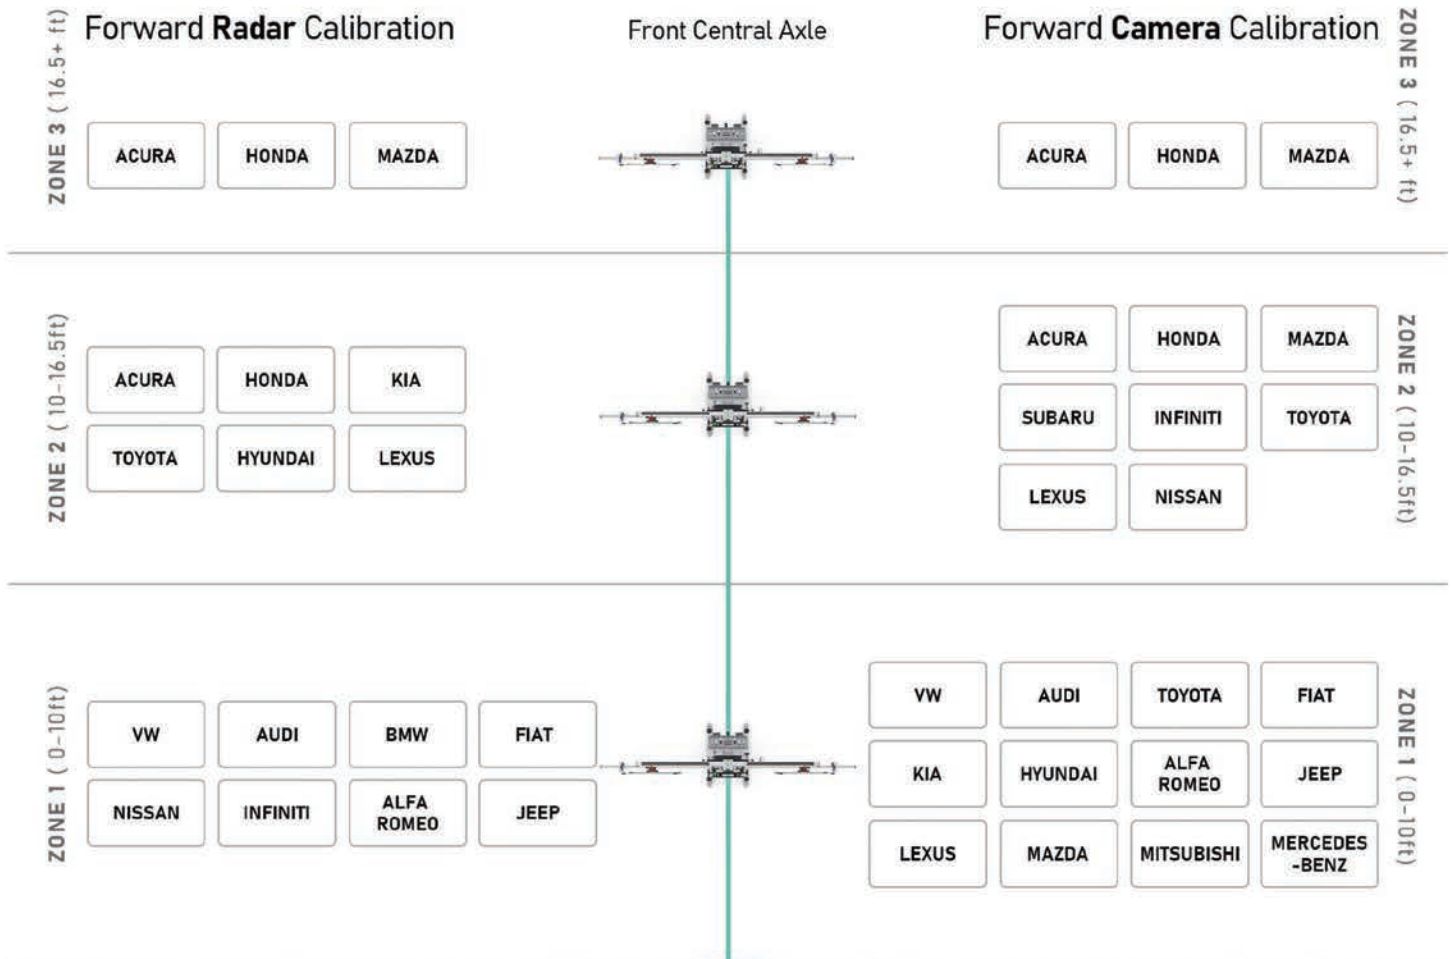

LDW "Standard" Package

Additional Products

Optional Targets (All Panels are Universal)

Tesla Upgrade Package (301181050)

Radar Alignment Tool (701020174)

X-431 ADAS Mobile Radar Calibration Upgrade Package (702010002)

Forward Facing ADAS Space Requirement

Dynamic Calibration

BUICK	CHEVROLET	FORD
BMW	GMC	FCA
ALFA ROMEO	JEEP	FIAT
VOLVO	LINCOLN	

**LAUNCH
TECH USA**
CREATE • CHANGE

*Scan to View
Our Products Online*

This is the required space to place ADAS calibration targets. Space requirement as the vehicle or other equipments should be considered in accordance with specific conditions.