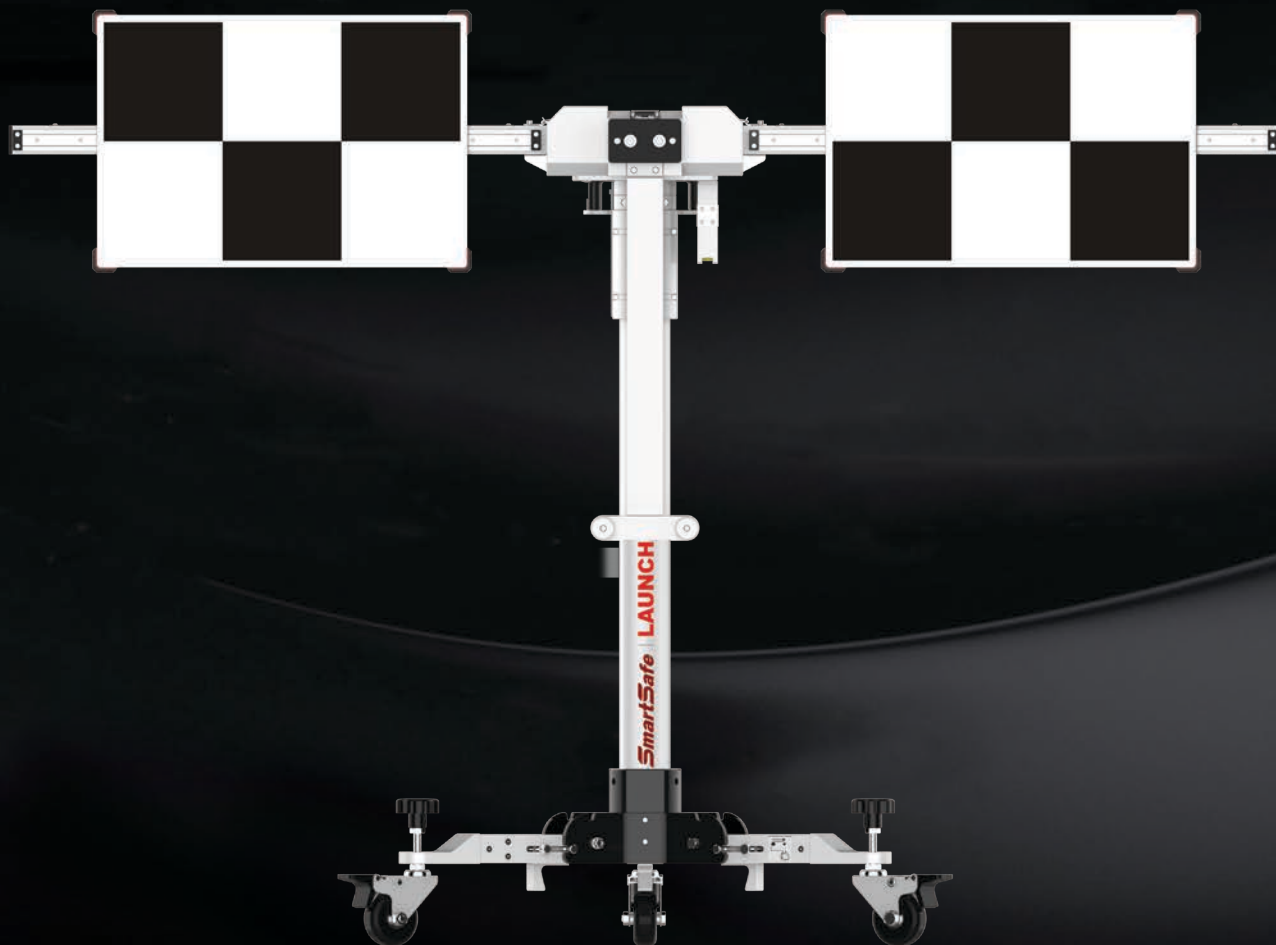

PRECISE & SIMPLE

ADAS SOLUTION

X-431 ADAS MOBILE
COMPLETE SOLUTION

X-431 ADAS Mobile

The X-431 ADAS Mobile is designed to be used in your shop or taken on the road. Its easy foldable frame can fit into any vehicle.

LDW "Standard" Package

Forward Facing Package

Premium Package

Additional Products

Optional Targets (All Panels are Universal)

Tesla Upgrade Package (301181050)

Radar Alignment Tool (701020174)

X-431 ADAS Mobile Radar Calibration Upgrade Package (702010002)

Forward Facing ADAS Space Requirement

Dynamic Calibration

BUICK	CHEVROLET	FORD
BMW	GMC	FCA
ALFA ROMEO	JEEP	FIAT
VOLVO	LINCOLN	

**LAUNCH
TECH USA**
CREATE • CHANGE

*Scan to View
Our Products Online*

This is the required space to place ADAS calibration targets. Space requirement as the vehicle or other equipments should be considered in accordance with specific conditions.