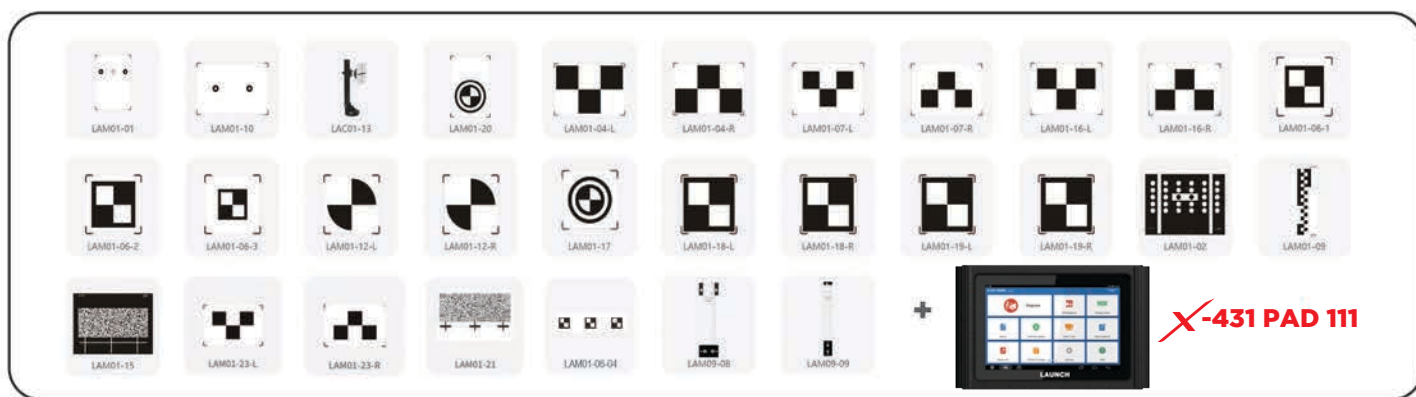

PRECISE & SIMPLE

ADAS SOLUTION

X-431 ADAS MOBILE
COMPLETE SOLUTION

X-431 ADAS Mobile

The X-431 ADAS Mobile is designed to be used in your shop or taken on the road. Its easy foldable frame can fit into any vehicle.

LDW "Standard" Package

Forward Facing Package

Premium Package

Additional Products

Optional Targets (All Panels are Universal)

Tesla Upgrade Package (301181050)

Radar Alignment Tool (701020174)

X-431 ADAS Mobile Radar Calibration Upgrade Package (702010002)

Forward Facing ADAS Space Requirement

Dynamic Calibration

BUICK	CHEVROLET	FORD
BMW	GMC	FCA
ALFA ROMEO	JEEP	FIAT
VOLVO	LINCOLN	

**LAUNCH
TECH USA**
CREATE • CHANGE

*Scan to View
Our Products Online*

This is the required space to place ADAS calibration targets. Space requirement as the vehicle or other equipments should be considered in accordance with specific conditions.