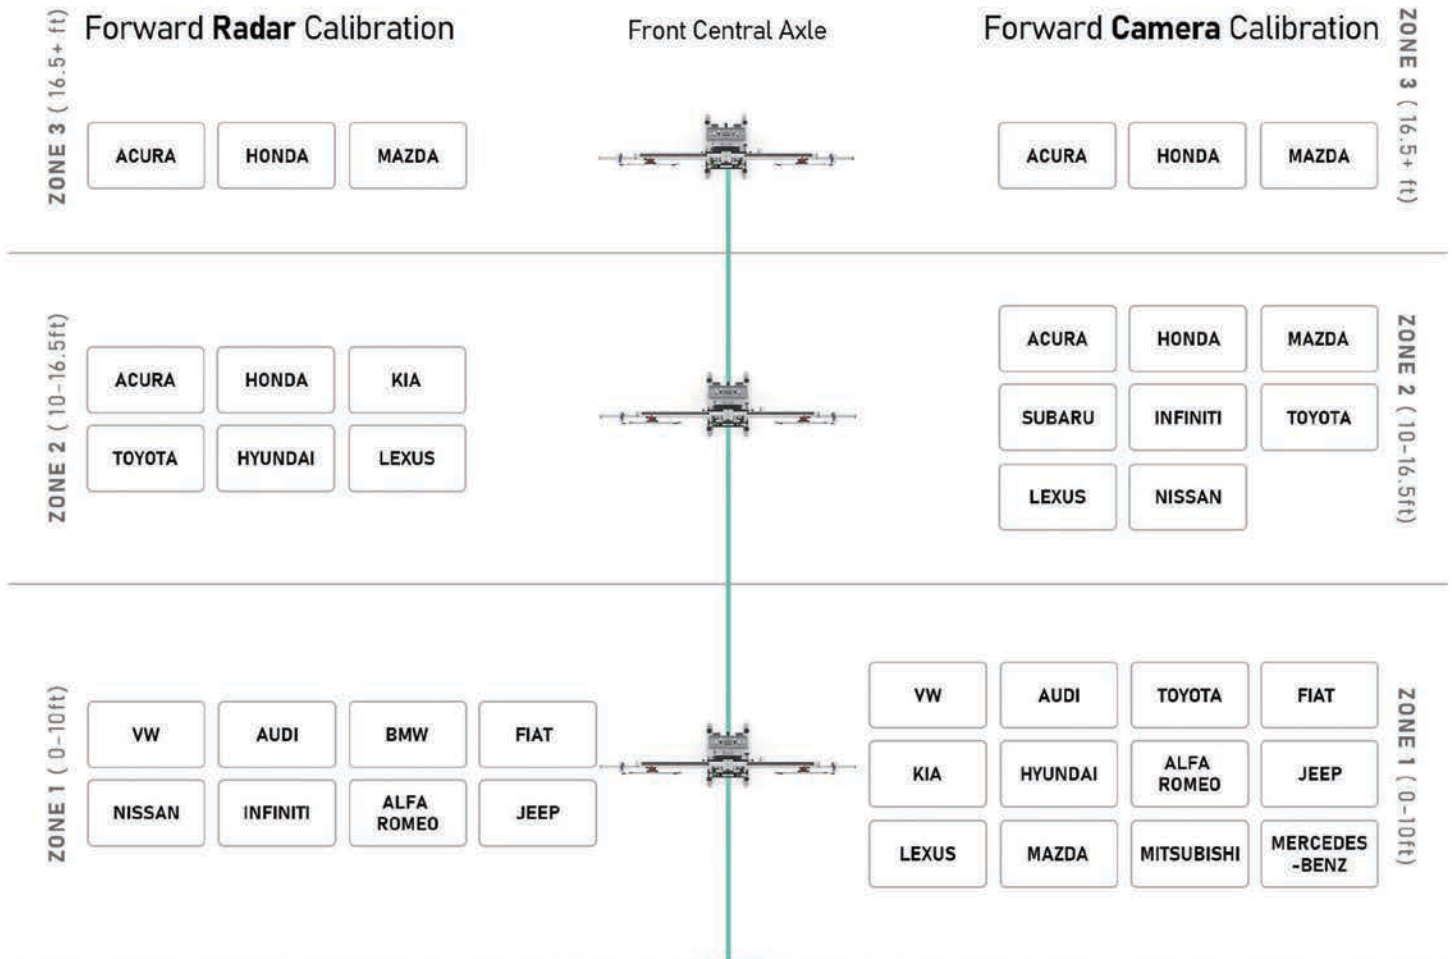

PRECISE & SIMPLE

ADAS SOLUTION

X-431 ADAS MOBILE
COMPLETE SOLUTION

X-431 ADAS Mobile

The X-431 ADAS Mobile is designed to be used in your shop or taken on the road. Its easy foldable frame can fit into any vehicle.

LDW "Standard" Package

Forward Facing Package

Premium Package

Additional Products

Optional Targets (All Panels are Universal)

Tesla Upgrade Package (301181050)

Radar Alignment Tool (701020174)

X-431 ADAS Mobile Radar Calibration Upgrade Package (702010002)

Forward Facing ADAS Space Requirement

Dynamic Calibration

BUICK	CHEVROLET	FORD
BMW	GMC	FCA
ALFA ROMEO	JEEP	FIAT
VOLVO	LINCOLN	

**LAUNCH
TECH USA**
CREATE • CHANGE

*Scan to View
Our Products Online*

This is the required space to place ADAS calibration targets. Space requirement as the vehicle or other equipments should be considered in accordance with specific conditions.