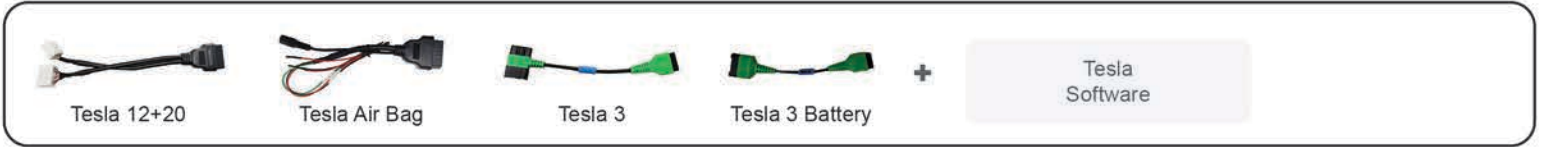

LDW "Standard" Package

Forward Facing Package

Premium Package

Additional Products

Optional Targets (All Panels are Universal)

Tesla Upgrade Package (301181050)

Radar Alignment Tool (701020174)

X-431 ADAS Mobile Radar Calibration Upgrade Package (702010002)

Forward Facing ADAS Space Requirement

Dynamic Calibration

BUICK	CHEVROLET	FORD
BMW	GMC	FCA
ALFA ROMEO	JEEP	FIAT
VOLVO	LINCOLN	

**LAUNCH
TECH USA**
CREATE • CHANGE

*Scan to View
Our Products Online*

This is the required space to place ADAS calibration targets. Space requirement as the vehicle or other equipments should be considered in accordance with specific conditions.