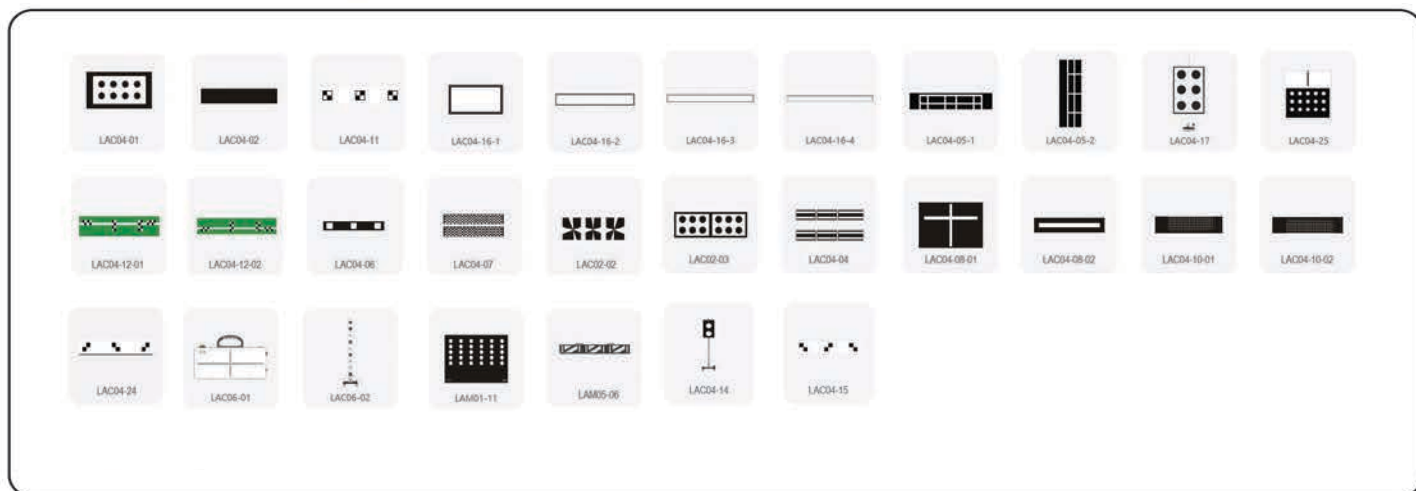

PRECISE & SIMPLE

ADAS SOLUTION

X-431 ADAS MOBILE
COMPLETE SOLUTION

X-431 ADAS Mobile

The X-431 ADAS Mobile is designed to be used in your shop or taken on the road. Its easy foldable frame can fit into any vehicle.

LDW "Standard" Package

Forward Facing Package

Premium Package

Additional Products

Optional Targets (All Panels are Universal)

Tesla Upgrade Package (301181050)

Radar Alignment Tool (701020174)

X-431 ADAS Mobile Radar Calibration Upgrade Package (702010002)

Forward Facing ADAS Space Requirement

Dynamic Calibration

BUICK	CHEVROLET	FORD
BMW	GMC	FCA
ALFA ROMEO	JEEP	FIAT
VOLVO	LINCOLN	

**LAUNCH
TECH USA**
CREATE • CHANGE

*Scan to View
Our Products Online*

This is the required space to place ADAS calibration targets. Space requirement as the vehicle or other equipments should be considered in accordance with specific conditions.