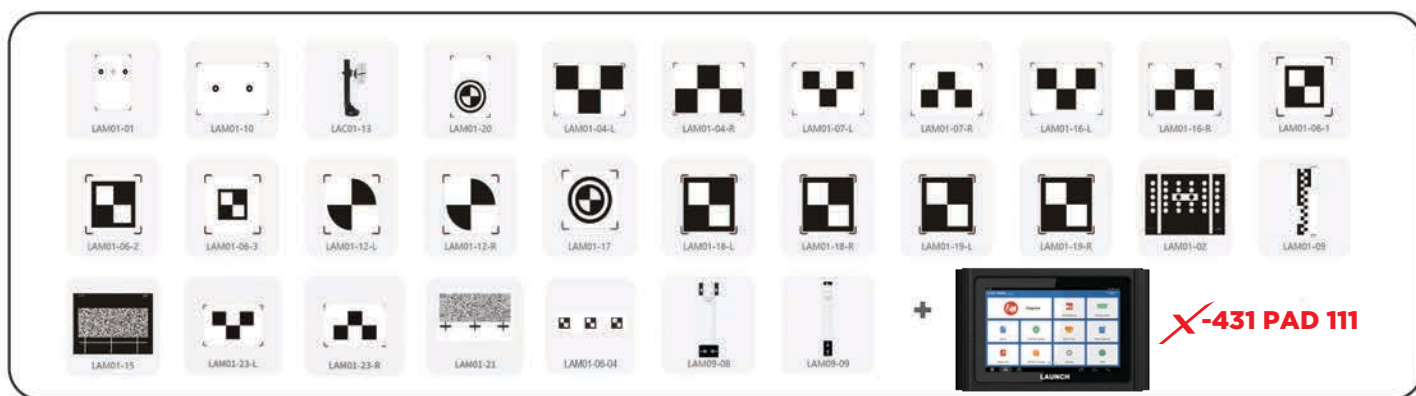

PRECISE & SIMPLE

ADAS SOLUTION

~~X~~-431 ADAS MOBILE BODY COLLISION KIT

X-431 ADAS Mobile

The X-431 ADAS Mobile is designed to be used in your shop or taken on the road. Its easy foldable frame can fit into any vehicle.

LDW "Standard" Package

Forward Facing Package

Additional Products

Optional Targets (All Panels are Universal)

Tesla Upgrade Package (301181050)

Radar Alignment Tool (701020174)

X-431 ADAS Mobile Radar Calibration Upgrade Package (702010002)

Forward Facing ADAS Space Requirement

Dynamic Calibration

BUICK	CHEVROLET	FORD
BMW	GMC	FCA
ALFA ROMEO	JEEP	FIAT
VOLVO	LINCOLN	

**LAUNCH
TECH USA**
CREATE • CHANGE

*Scan to View
Our Products Online*

This is the required space to place ADAS calibration targets. Space requirement as the vehicle or other equipments should be considered in accordance with specific conditions.