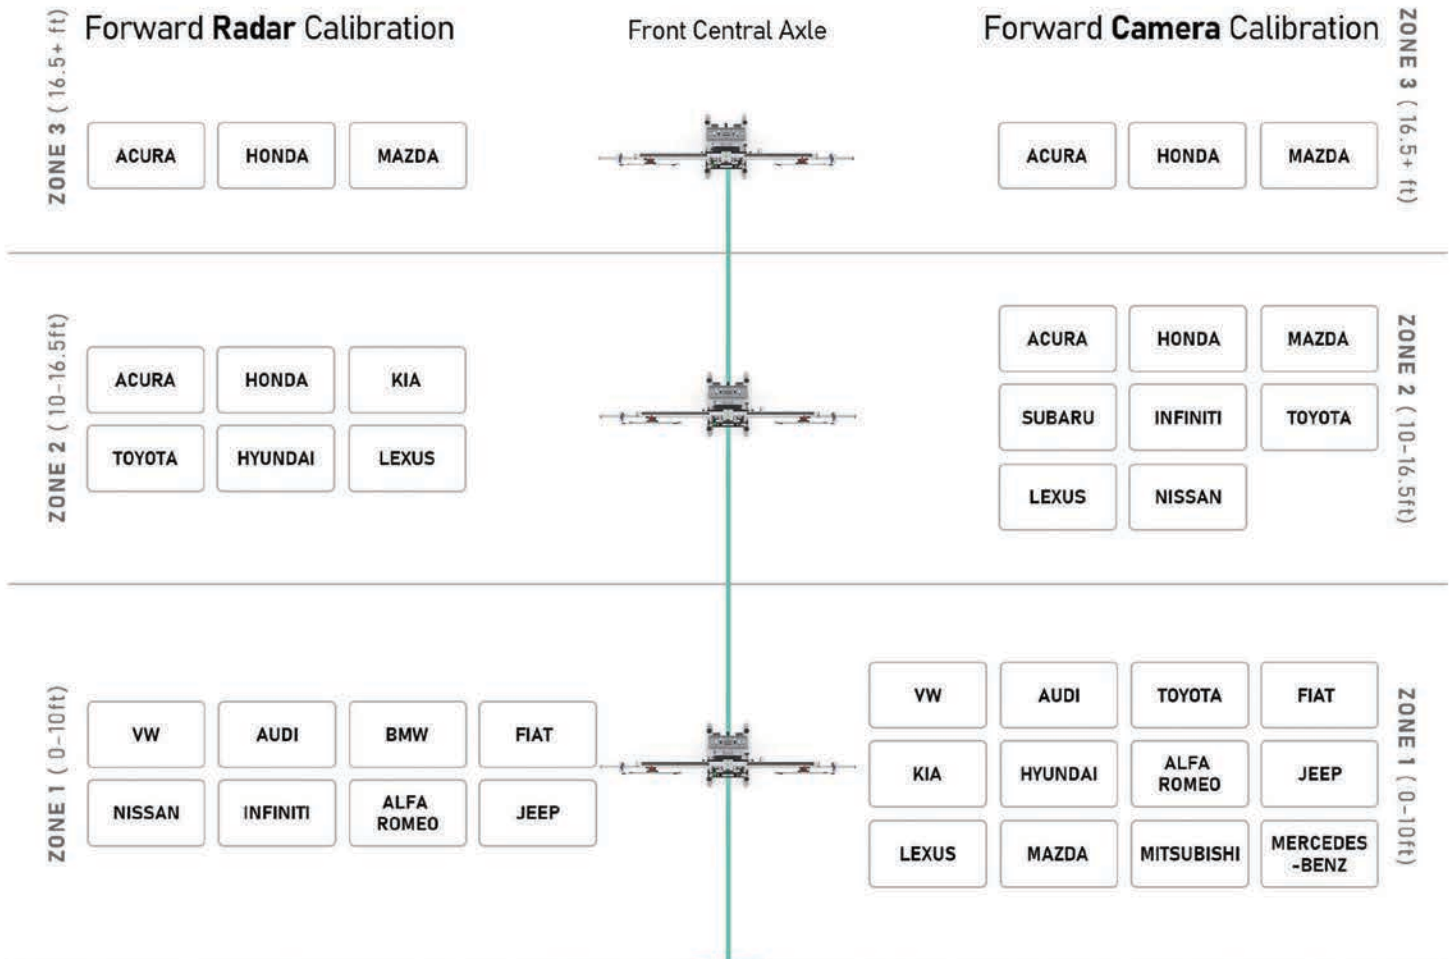

PRECISE & SIMPLE

ADAS SOLUTION

~~X~~-431 ADAS MOBILE BODY COLLISION KIT

X-431 ADAS Mobile

The X-431 ADAS Mobile is designed to be used in your shop or taken on the road. Its easy foldable frame can fit into any vehicle.

LDW "Standard" Package

Forward Facing Package

Additional Products

Optional Targets (All Panels are Universal)

Tesla Upgrade Package (301181050)

Radar Alignment Tool (701020174)

X-431 ADAS Mobile Radar Calibration Upgrade Package (702010002)

Forward Facing ADAS Space Requirement

Dynamic Calibration

BUICK	CHEVROLET	FORD
BMW	GMC	FCA
ALFA ROMEO	JEEP	FIAT
VOLVO	LINCOLN	

**LAUNCH
TECH USA**
CREATE • CHANGE

*Scan to View
Our Products Online*

This is the required space to place ADAS calibration targets. Space requirement as the vehicle or other equipments should be considered in accordance with specific conditions.