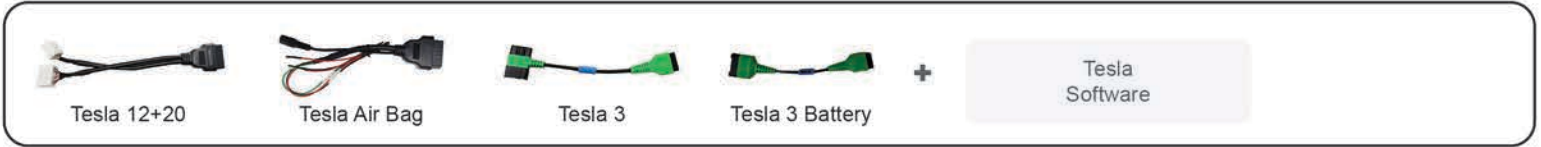

LDW "Standard" Package

Forward Facing Package

Additional Products

Optional Targets (All Panels are Universal)

Tesla Upgrade Package (301181050)

Radar Alignment Tool (701020174)

X-431 ADAS Mobile Radar Calibration Upgrade Package (702010002)

Forward Facing ADAS Space Requirement

Dynamic Calibration

BUICK	CHEVROLET	FORD
BMW	GMC	FCA
ALFA ROMEO	JEEP	FIAT
VOLVO	LINCOLN	

**LAUNCH
TECH USA**
CREATE • CHANGE

*Scan to View
Our Products Online*

This is the required space to place ADAS calibration targets. Space requirement as the vehicle or other equipments should be considered in accordance with specific conditions.