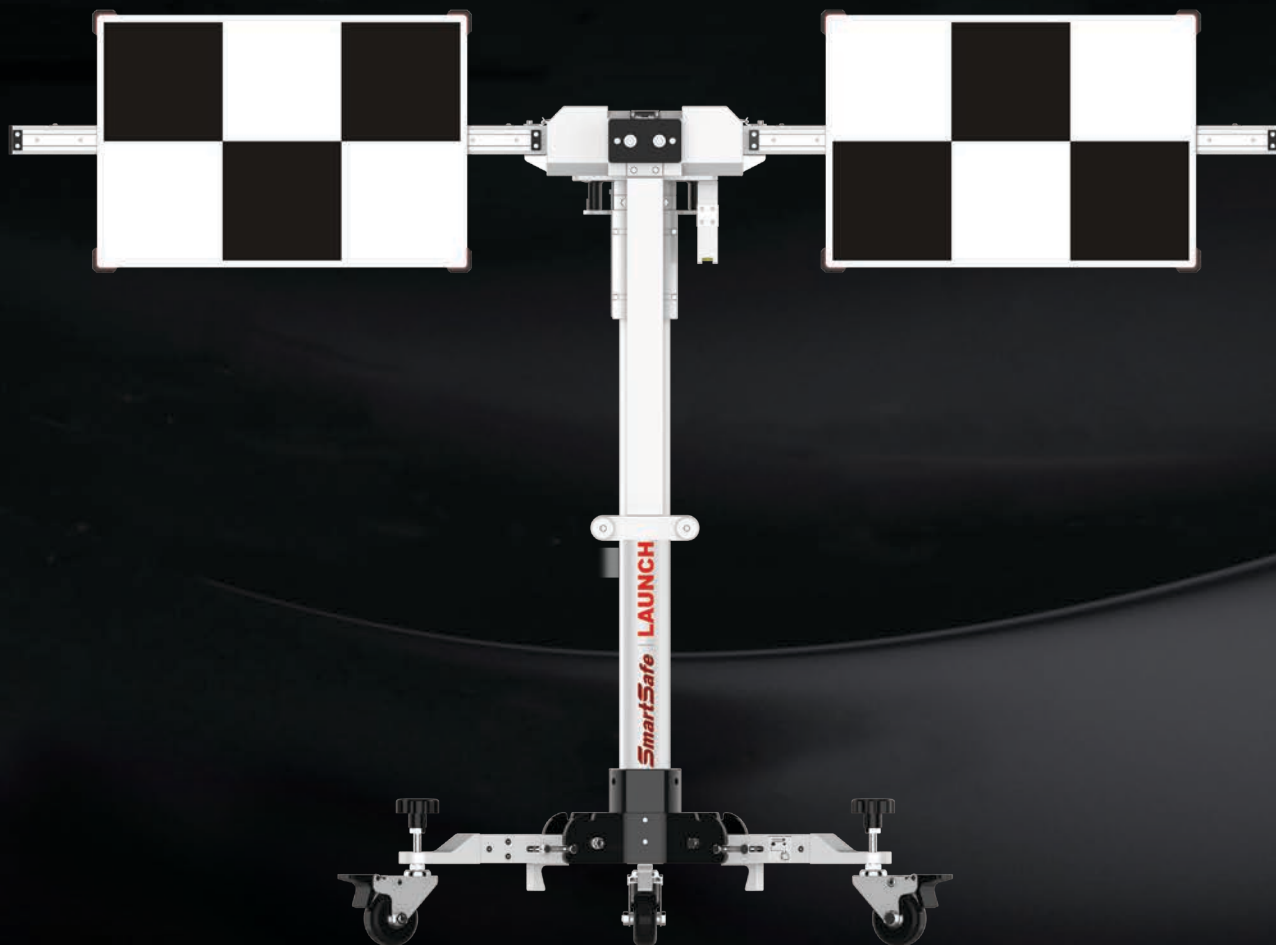

PRECISE & SIMPLE

ADAS SOLUTION

~~X~~-431 ADAS MOBILE BODY COLLISION KIT

X-431 ADAS Mobile

The X-431 ADAS Mobile is designed to be used in your shop or taken on the road. Its easy foldable frame can fit into any vehicle.

LDW "Standard" Package

Forward Facing Package

Additional Products

Optional Targets (All Panels are Universal)

Tesla Upgrade Package (301181050)

Radar Alignment Tool (701020174)

X-431 ADAS Mobile Radar Calibration Upgrade Package (702010002)

Forward Facing ADAS Space Requirement

Dynamic Calibration

BUICK	CHEVROLET	FORD
BMW	GMC	FCA
ALFA ROMEO	JEEP	FIAT
VOLVO	LINCOLN	

**LAUNCH
TECH USA**
CREATE • CHANGE

*Scan to View
Our Products Online*

This is the required space to place ADAS calibration targets. Space requirement as the vehicle or other equipments should be considered in accordance with specific conditions.