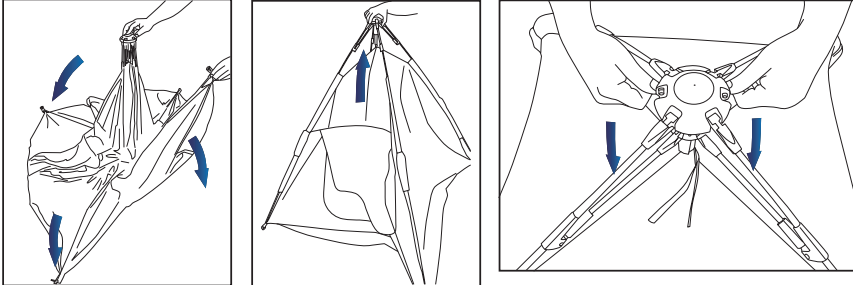

SETTING UP YOUR DARK DEN:

3+

COLLAPSING YOUR DARK DEN:

TENT CONTENTS:

Do not leave children unattended.

Adult assembly only.

Ensure that the area is free from sharp objects and stones to prevent puncture or tearing in base. Always check for damage every time before use.