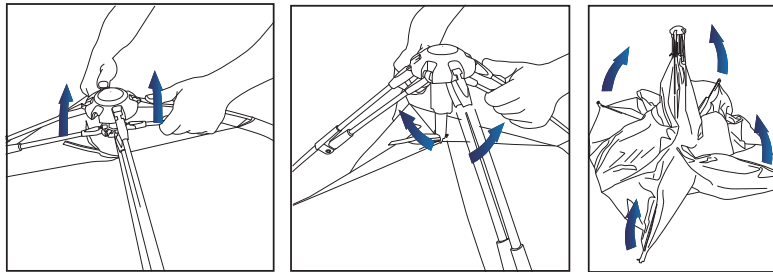

SETTING UP YOUR DARK DEN:

3+

COLLAPSING YOUR DARK DEN:

TENT CONTENTS:

Do not leave children unattended.

Adult assembly only.

Ensure that the area is free from sharp objects and stones to prevent puncture or tearing in base. Always check for damage every time before use.

Do not use this product if one of the elements is broken, torn or missing.

Store in cool dry place when not in use.

Store in a place out of reach of children.

Do not force the frames or they will be damaged.