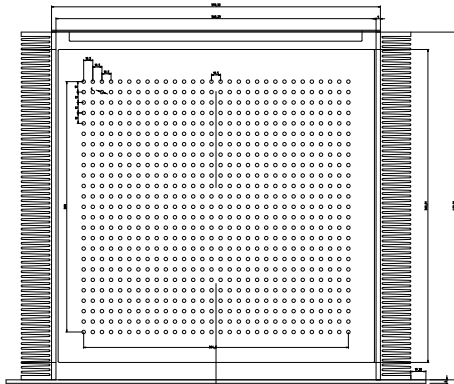

*** FRONT OF CHASSIS ***
BOTTOM PANEL