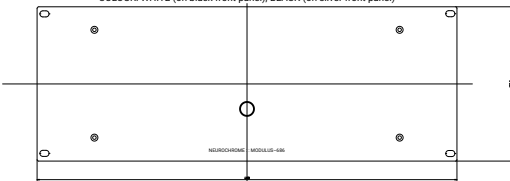

*** FRONT OF CHASSIS ***
BOTTOM PANEL