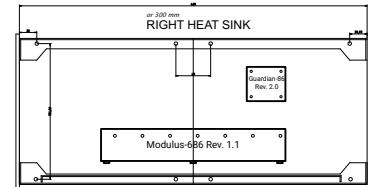

*** FRONT OF CHASSIS ***
BOTTOM PANEL