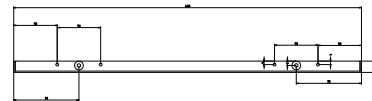

*** FRONT OF CHASSIS ***
BOTTOM PANEL