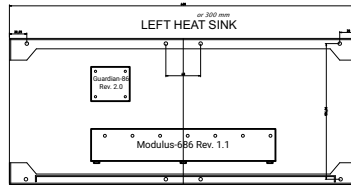

*** FRONT OF CHASSIS ***
BOTTOM PANEL