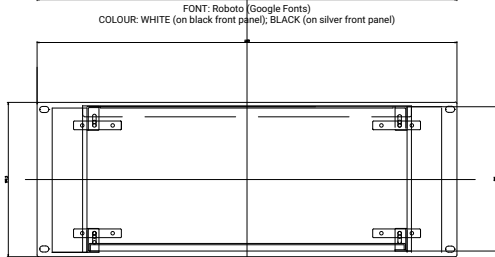

*** FRONT OF CHASSIS ***
BOTTOM PANEL