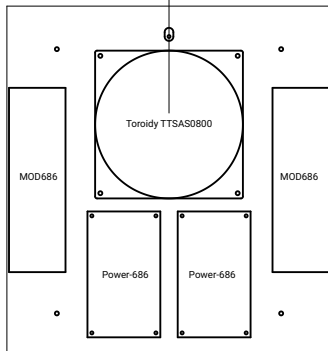

*** FRONT OF CHASSIS ***
BOTTOM PANEL