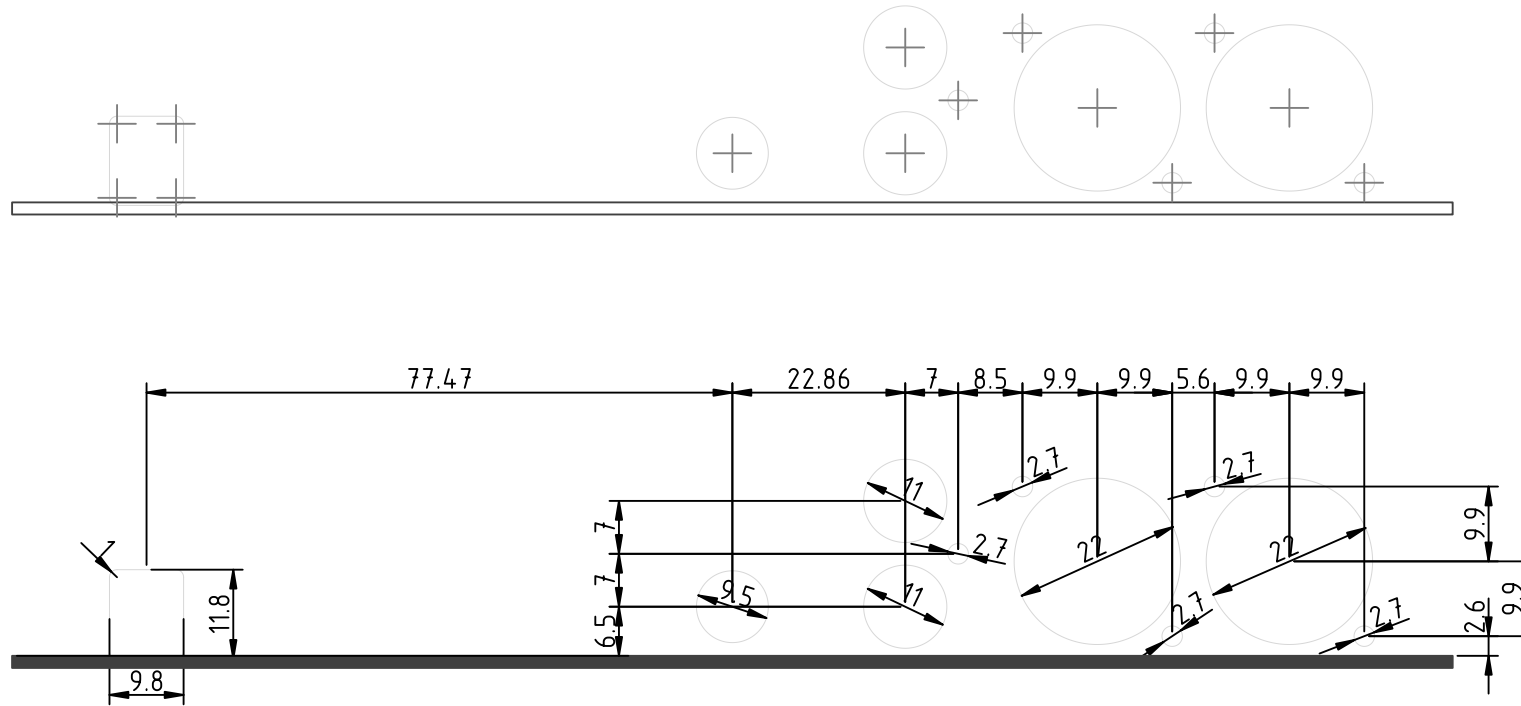

HP-2 DRILL TEMPLATE
 © TOM CHRISTIANSEN, NEUROCHROME, 2021

All dimensions are in mm.