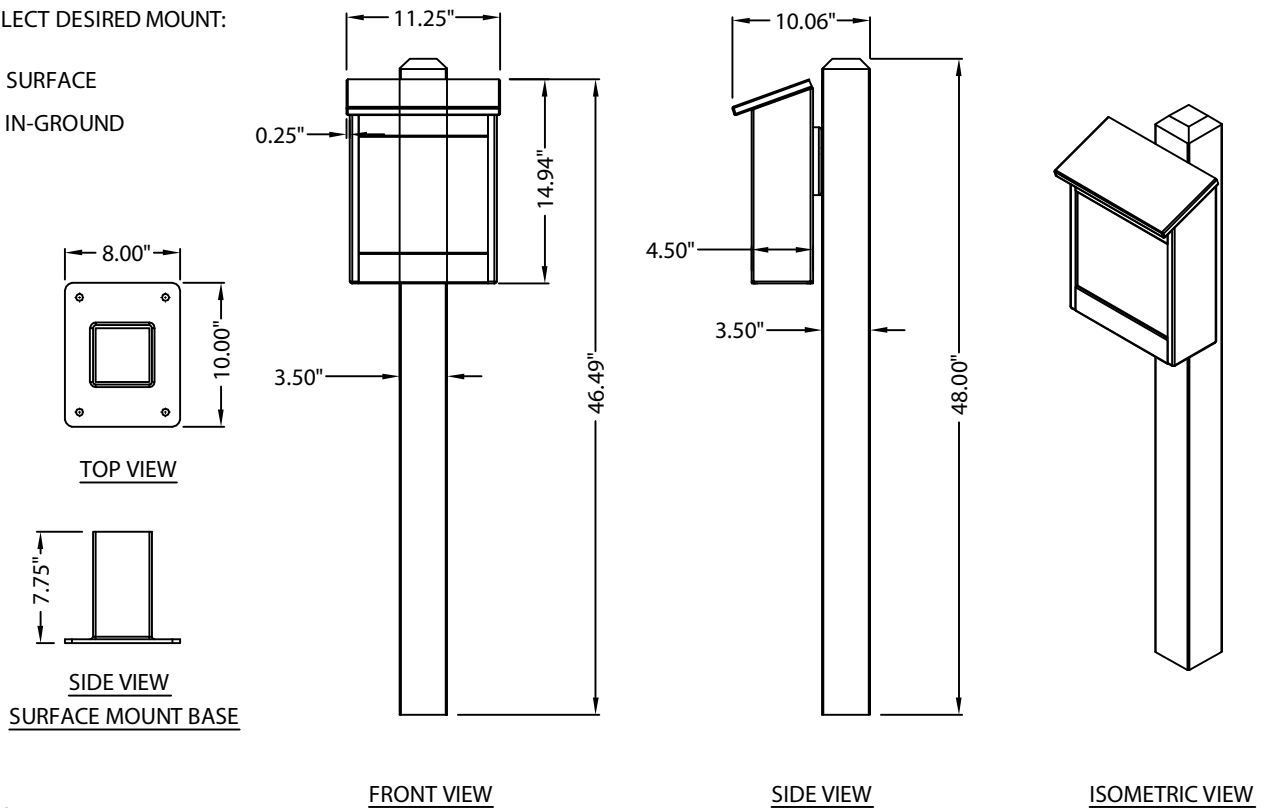

- SURFACE  
 IN-GROUND

**NOTES:**

1. ALL MATERIAL RECYCLED HDPE.
2. ALL HARDWARE STAINLESS STEEL.
3. SHIPPED PARTIALLY ASSEMBLED.
4. INSTALLATION TO BE COMPLETED IN ACCORDANCE WITH MANUFACTURER'S SPECIFICATIONS.
5. DO NOT SCALE DRAWING.
6. THIS DRAWING IS INTENDED FOR USE BY ARCHITECTS, ENGINEERS, CONTRACTORS, CONSULTANTS AND DESIGN PROFESSIONALS FOR PLANNING PURPOSES ONLY. THIS DRAWING MAY NOT BE USED FOR CONSTRUCTION.
7. ALL INFORMATION CONTAINED HEREIN WAS CURRENT AT THE TIME OF DEVELOPMENT BUT MUST BE REVIEWED AND APPROVED BY THE PRODUCT MANUFACTURER TO BE CONSIDERED ACCURATE.
8. CONTRACTOR'S NOTE: FOR PRODUCT AND COMPANY INFORMATION VISIT [WWW.CADDDETAILS.COM/INFO](http://WWW.CADDDETAILS.COM/INFO) AND ENTER REFERENCE NUMBER 1177-115.