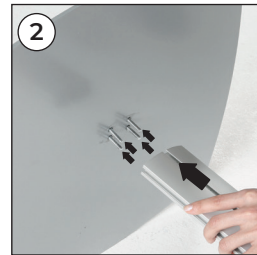

TKM900, TKM901 HAND SANITIZER STANDS WITH 8.5"X11" SNAP FRAMES

Installation Instructions

Note:The nut shown in the 6th, 7th, 10th and 11th pictures should be installed horizontally.