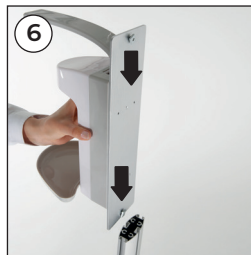

TKM900, TKM901 HAND SANITIZER STANDS WITH 8.5"X11" SNAP FRAMES

Installation Instructions

Note:The nut shown in the 6th, 7th, 10th and 11th pictures should be installed horizontally.