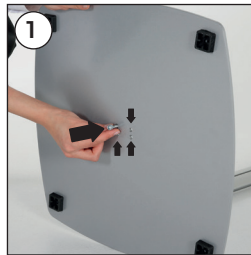

TKM900, TKM901 HAND SANITIZER STANDS WITH 8.5"X11" SNAP FRAMES

Installation Instructions

Note:The nut shown in the 6th, 7th, 10th and 11th pictures should be installed horizontally.