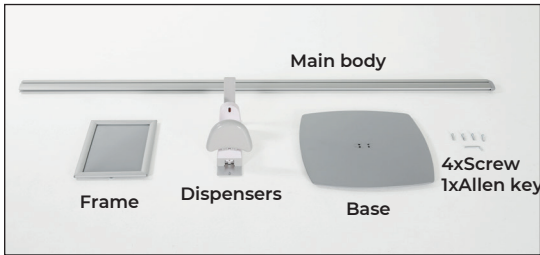

TKM900, TKM901 HAND SANITIZER STANDS WITH 8.5"X11" SNAP FRAMES

Installation Instructions

Note:The nut shown in the 6th, 7th, 10th and 11th pictures should be installed horizontally.