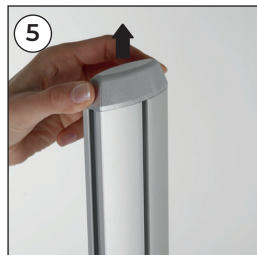

TKM900, TKM901 HAND SANITIZER STANDS WITH 8.5"X11" SNAP FRAMES

Installation Instructions

Note:The nut shown in the 6th, 7th, 10th and 11th pictures should be installed horizontally.