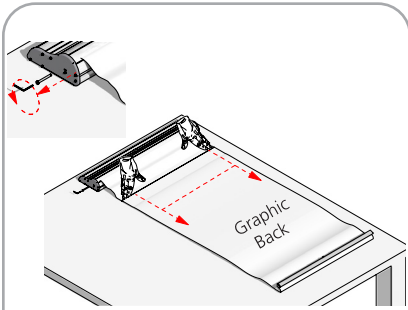

Access Display Group, Inc.
1-800-289-1539
151 South Main Street
Freeport, New York 11520
www.displays4sale.com

FUJI

Retractable Banner Stands – Single-Sided

Fuji single-side setup

Graphic to top rail attachment

Graphic to base attachment

Remove pin while holding onto the graphic so the graphic does not retract back in quickly.

4

Slowly retract the graphic back into the base.

5

Access Display Group, Inc.
1-800-289-1539
151 South Main Street
Freeport, New York 11520
www.displays4sale.com