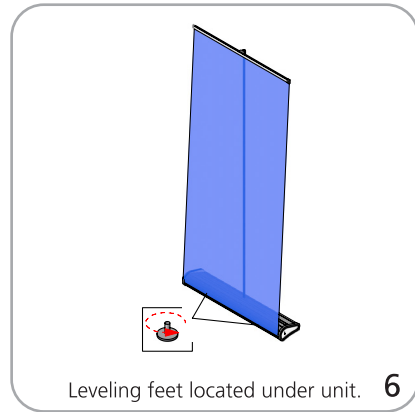

Access Display Group, Inc.
1-800-289-1539
151 South Main Street
Freeport, New York 11520
www.displays4sale.com

FUJI

Retractable Banner Stands – Single-Sided

Fuji single-side setup

Graphic to top rail attachment

Graphic to base attachment

Remove pin while holding onto the graphic so the graphic does not retract back in quickly.

4

Slowly retract the graphic back into the base.

5

Access Display Group, Inc.
1-800-289-1539
151 South Main Street
Freeport, New York 11520
www.displays4sale.com