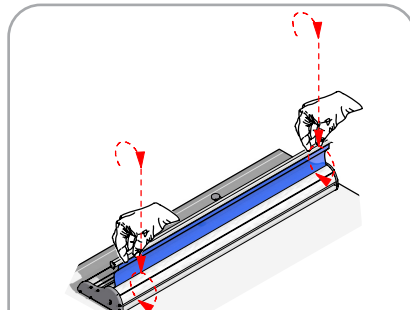

Access Display Group, Inc.
1-800-289-1539
151 South Main Street
Freeport, New York 11520
www.displays4sale.com

FUJI

Retractable Banner Stands – Single-Sided

Fuji single-side setup

Graphic to top rail attachment

Graphic to base attachment

Remove pin while holding onto the graphic so the graphic does not retract back in quickly.

4

Slowly retract the graphic back into the base.

5

Access Display Group, Inc.
1-800-289-1539
151 South Main Street
Freeport, New York 11520
www.displays4sale.com