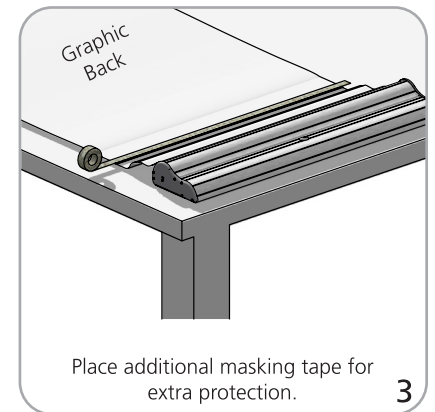

Access Display Group, Inc.
1-800-289-1539
151 South Main Street
Freeport, New York 11520
www.displays4sale.com

FUJI

Retractable Banner Stands – Single-Sided

Fuji single-side setup

Graphic to top rail attachment

Graphic to base attachment

Remove pin while holding onto the graphic so the graphic does not retract back in quickly.

4

Slowly retract the graphic back into the base.

5

Access Display Group, Inc.
1-800-289-1539
151 South Main Street
Freeport, New York 11520
www.displays4sale.com