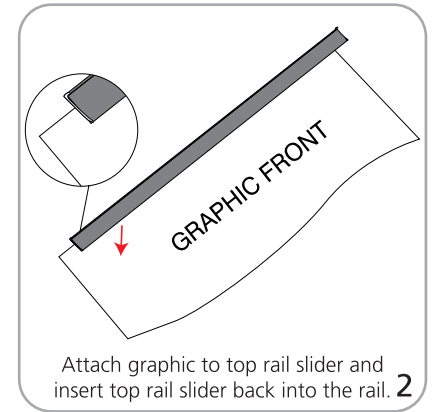

Access Display Group, Inc.
1-800-289-1539
151 South Main Street
Freeport, New York 11520
www.displays4sale.com

FUJI

Retractable Banner Stands – Single-Sided

Fuji single-side setup

Graphic to top rail attachment

Graphic to base attachment

Remove pin while holding onto the graphic so the graphic does not retract back in quickly.

4

Slowly retract the graphic back into the base.

5

Access Display Group, Inc.
1-800-289-1539
151 South Main Street
Freeport, New York 11520
www.displays4sale.com