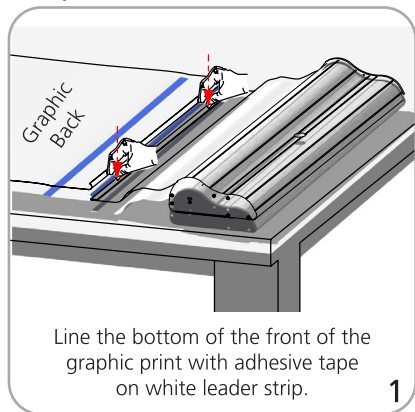

Access Display Group, Inc.
1-800-289-1539
151 South Main Street
Freeport, New York 11520
www.displays4sale.com

FUJI

Retractable Banner Stands – Single-Sided

Fuji single-side setup

Graphic to top rail attachment

Graphic to base attachment

Remove pin while holding onto the graphic so the graphic does not retract back in quickly.

4

Slowly retract the graphic back into the base.

5

Access Display Group, Inc.
1-800-289-1539
151 South Main Street
Freeport, New York 11520
www.displays4sale.com