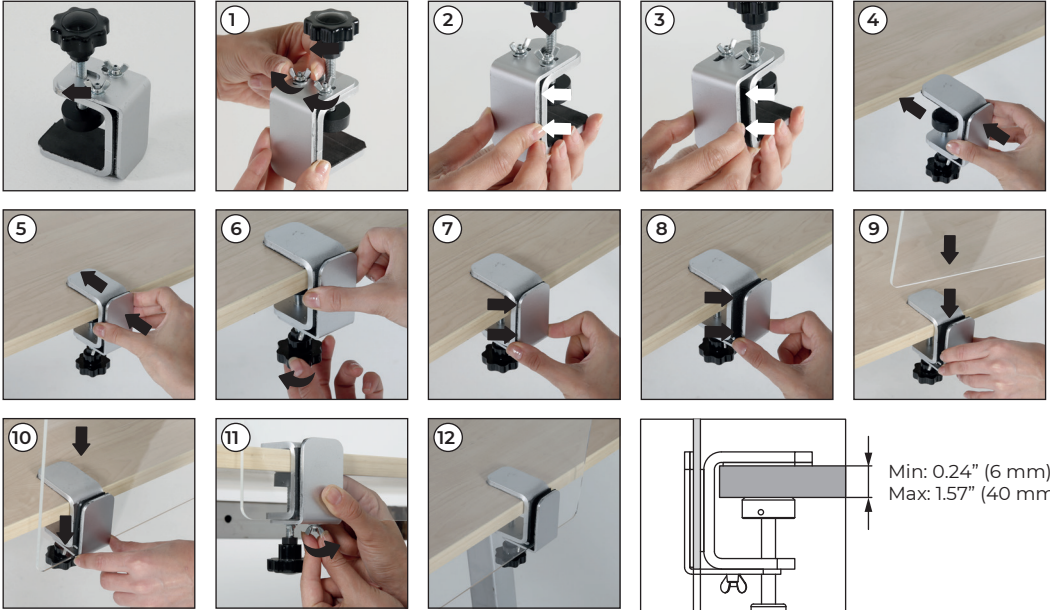

Installation Instructions

(TKM914)

EDGE C-CLAMP KIT

CAUTION : Panel is not included in the pack.
Usable panel thickness
min. 0.08" (2 mm), max. 0.31" (8 mm)

Access Display Group, Inc.
151 S. Main St
Freeport, NY 11520
www.Displays4Sale.com