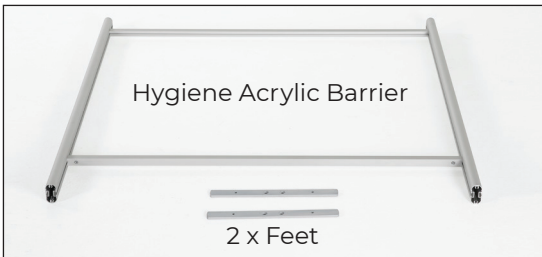

TKM905, TKM908, TKM909, TKM910, TKM912, TKM913 ADJUSTABLE ALUMINUM FRAME SNEEZE GUARD

Assembly and Installation Instructions

Each product package includes mounting accessories
2 x Feet
4 x Screw Yhb 3,5x19 (Galvanised)
4 x Bolt Imbus HB M6x35 (Galvanised)
1 x 3 Allen Key
1 x 4 Allen Key

Adjusting the barrier height