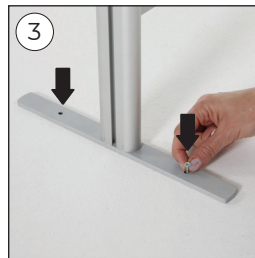

TKM905, TKM908, TKM909, TKM910, TKM912, TKM913 ADJUSTABLE ALUMINUM FRAME SNEEZE GUARD

Assembly and Installation Instructions

Each product package includes mounting accessories
2 x Feet
4 x Screw Yhb 3,5x19 (Galvanised)
4 x Bolt Imbus HB M6x35 (Galvanised)
1 x 3 Allen Key
1 x 4 Allen Key

Adjusting the barrier height