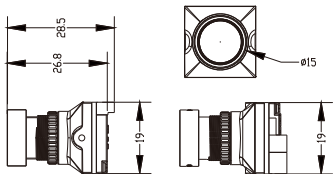

Dimensions

Unit: mm

CADDXFPV Support
email: support@caddxfpv.com
This content is subject to change. Download the latest version from
<https://www.caddxfpv.com>

Camera menu

MAIN MENU	AE	WE
AE	BRIGHTNESS <12>	MODE <ATW>
WB	EXPOSURE MODE	RETURN
DAY&NIGHT	<GLOBE>	
IMAGE ENHANCE	ADVANCED	
VIDEO SETTING	RETURN	
LANGUAGE		
<ENGLISH>		
RESET		
SAVE EXIT		
EXIT		
	ADVANCED	MODE <MWB>
	SHUTTER CTRL	RGAIN (0-32)
	<AUTO>	BGAIN (0-32)
	GAIN CTRL <AUTO>	
DAY NIGHT	IMAGE ENHANCE	VIDEO SETTING
MODE <EXT>	CONTRAST	VIDEO STANDARD
RETURN	<AUTO>	<PAL>
	SHARPNESS	HD FORMAT
	<AUTO>	CVBS
	COLOR GAIN	IMAGE RATIO
	<AUTO>	<4:3>
	3DNR	HORIZONTAL INVERTED
	<AUTO>	<OPEN>
	RETURN	VERTICAL INVERTED
		<OPEN>
		D-WDR
MODE <BW>	CONTRAST	<OPEN>
<AUTO>	<MANUAL>	RETURN
<COLOR>	SHARPNESS	
	<MANUAL>	
	COLOR GAIN	
	<MANUAL>	
	3DNR	
	<MANUAL>