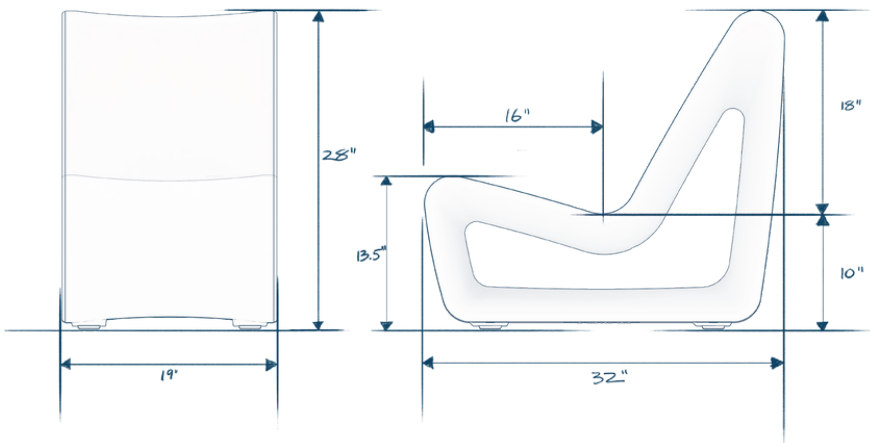

LOOP CHAIR

Highcloud White
SKU: 8800-700

Concrete Grey
SKU: 8800-710

Sandstone
SKU: 8800-740

Vintage Orange
SKU: 8800-730

Seafoam Green
SKU: 8800-720

IN-POOL COMPATIBLE UV STABLE

GLOSS FINISH 3 YEAR WARRANTY

MADE IN AMERICA

WEATHER PROOF

SPECIFICATIONS

Material	Polyethylene
Weight	30 lbs
Dimensions	32" x 19" x 28"
In-Pool Depth	11" or less
Weight Capacity	500 lbs
Pallet Capacity	6 per Pallet

Posture