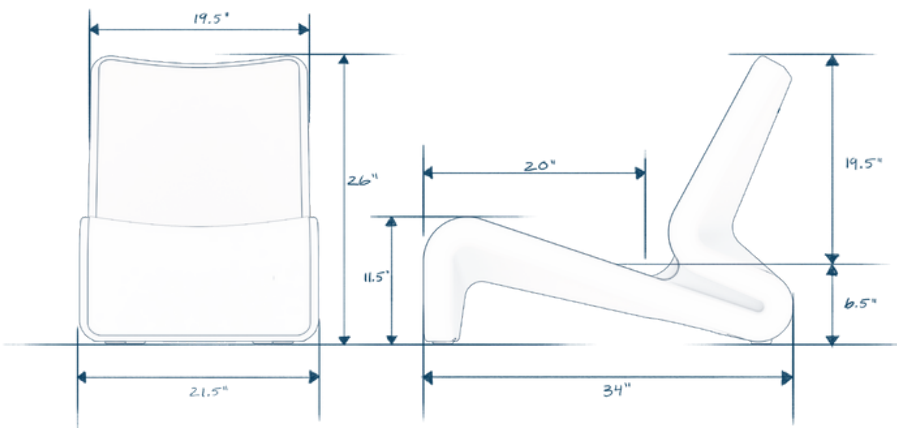

SPECIFICATIONS

Material	Polyethylene
Weight	26 lbs
Dimensions	34" x 21.5" x 26"
In-Pool Depth	8" or less
Weight Capacity	500 lbs
Pallet Capacity	6 per Pallet

Posture