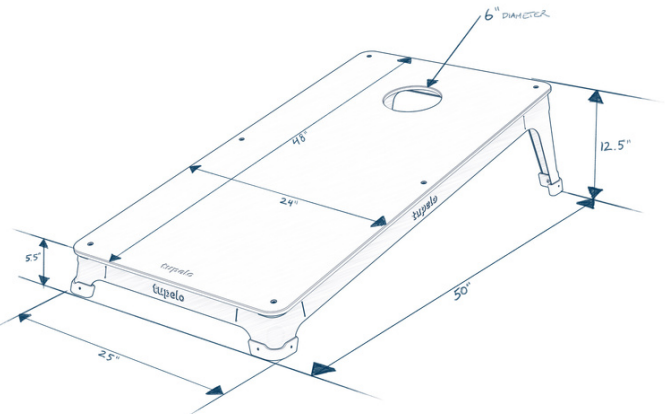

Steel Gray  
SKU: 8750-840

Hot Rod Red  
SKU: 8750-830

Sunshine Yellow  
SKU: 8750-810

Seafoam Green  
SKU: 8750-820

<p><b>INCLUDES</b></p> <hr/> <p>(2) BOARDS (8) BAGS</p>		<p>UV STABLE</p> <p>WEATHER PROOF</p>	<p>CUSTOMIZATION AVAILABLE</p> <p>3 YEAR WARRANTY</p>
---	---	---	---

**SPECIFICATIONS**

**Extra Bag Set**  
SKU: 8750-500

Board Material	Composite
Base Materials	Powder-Coated Steel with Rubber Feet
Bag Materials	Polyester Fabric with Polymer Pellet Fill
Weight	Single Board: 46 lbs Board Set in Box: 106 lbs
Pallet Capacity	8 Per Pallet
Customization Process	Laser Engrave (No Color)
Board Dimensions	Regulation 2' x 4'