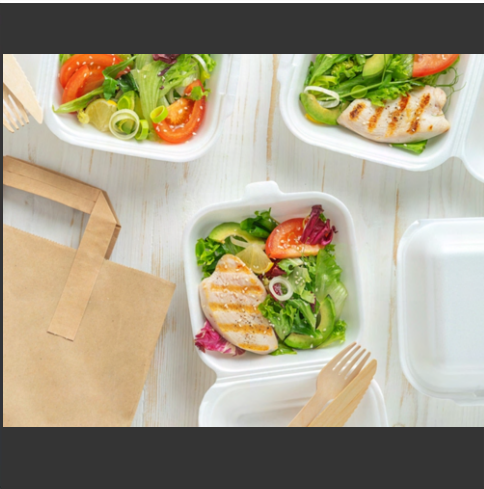

Pack your gourmet meals in our clamshell series of environmentally friendly takeout containers. A wide array of food containers is available to fit a vast variety of dishes, thereby satisfying your immediate need for food packaging.

Bring green into your life. Our choices will determine how our lives turn out.