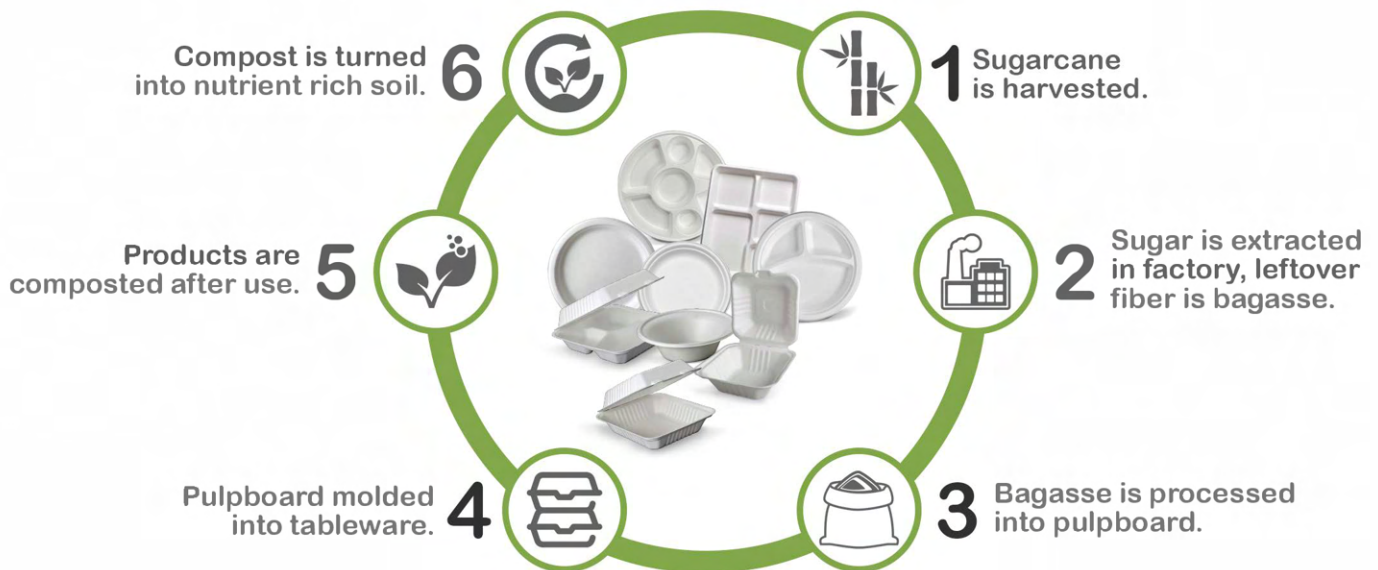

9 COMPARTMENT BAGASSE RECTANGULAR PLATE

ITEM NO. - 5628-25 CASE QTY - 200 INNER PACK - 25

MADE FROM COMPOSTABLE BIO-DEGRADABLE BAGASSE.

The Cycle of Nature

Sugarcane Bagasse Lifecycle

Three Leaf Products
A division of HRK group inc.