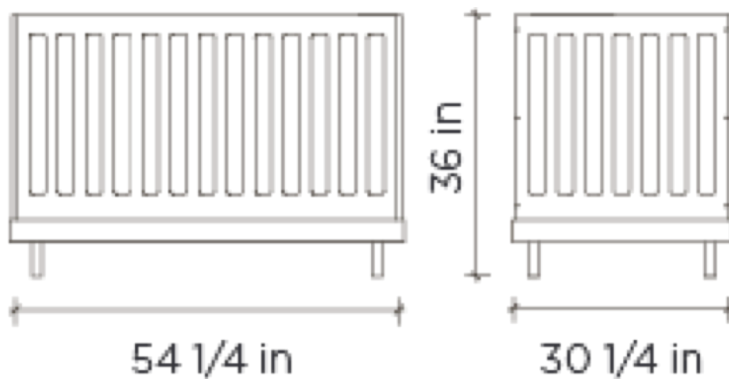

Arbor Crib \$970

Options:

White/Birch – White/Walnut
Mattress Options \$195/\$295/\$395
Conversion Kit + \$260

Safe:

Meets all US, Canadian, and European safety standards

Smart Design:

Easy to assemble
3 adjustable mattress positions
Low overall height for easy access
Small footprint helps utilize space efficiently

Other info:

Fits a standard 28"W x 52"L crib mattress (not included)
Mattress must be at least 27 1/4"W x 51 5/8"L and 4-6" thick