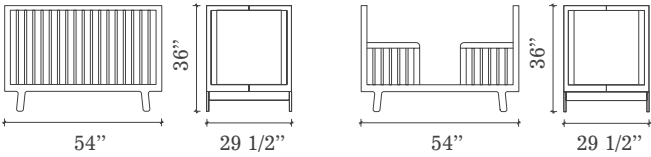

# SPARROW CRIB

This multi-stage crib is elegant  
with a light and airy feel

Crib to Toddler Bed  
Toddler Bed to Crib  
(0-6 Years)

- Finishes are non-toxic, water-based and free of VOC health hazards
- Made of solid birch and Baltic birch plywood
- 3 adjustable mattress positions
- Crib converts to toddler bed with purchase of conversion kit
- Low overall height for easy access
- Fits a 28"W × 52"L mattress