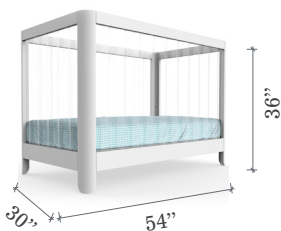

ALDEA

HOME & BABY

REVERIE CRIB

The Reverie crib brings a modern approach providing clear views of your baby.

- Sides, base and platform wood construction.
- Mattress has 3 adjustable positions.
- Converts to daybed.
- For use with standard size crib mattress (28"D 52"W 6"H)