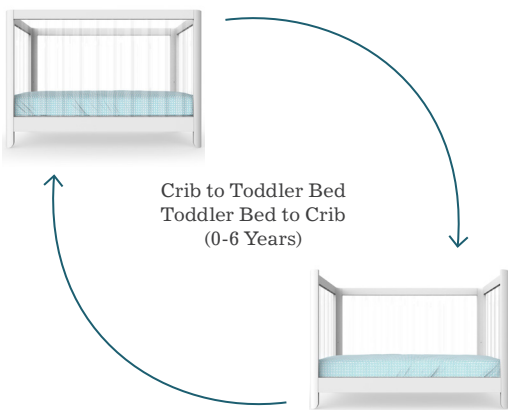

ALDEA

HOME & BABY

REVERIE CRIB

The Reverie crib brings a modern approach providing clear views of your baby.

- Sides, base and platform wood construction.
- Mattress has 3 adjustable positions.
- Converts to daybed.
- For use with standard size crib mattress (28"D 52"W 6"H)