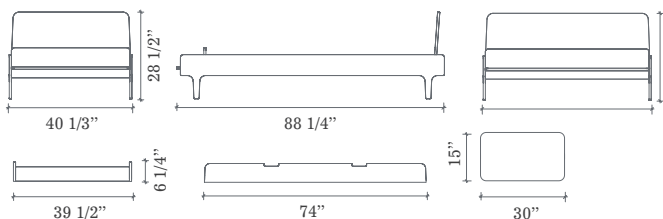

ALDEA

HOME & BABY

RIVER BED

The Oeuf River Twin Bed's clean lines make it a perfect fit for a modern kids room.

white
/birch

white
/walnut

white

- Finishes are non-toxic, water-based and free of VOC health hazards
- Made of Baltic birch plywood and eco-MDF

Twin bed:

- Low bed height for easy access
- Can be paired with trundle for a guest bed or extra storage
- A security rail can easily be added to either side of the bed
- Fits a standard twin size mattress

Trundle:

- Hidden wheels are stylish and make trundle easy to use
- Slatted base means trundle is best for storing larger items
- Can hold up to 225 lbs
- Fits mattress size 38"W X 72"L X 5"H (not standard twin-size)