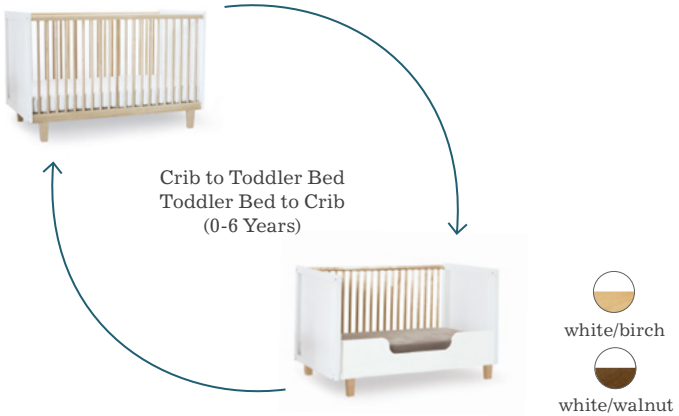

ALDEA

HOME & BABY

RHEA CRIB

**This modern crib offers great value
with uncompromising quality**

- Sustainably produced in Europe
- Finishes are non-toxic, water-based and free of VOC health hazards
- Made of solid birch and Baltic birch plywood
- 3 adjustable mattress positions
- Crib converts to toddler bed with purchase of conversion kit
- Matching dresser and other items available
- Fits a 28"W × 52"L mattress