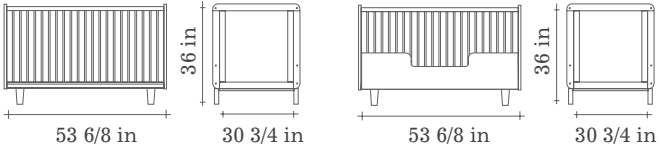

ALDEA

HOME & BABY

RHEA CRIB

**This modern crib offers great value
with uncompromising quality**

- Sustainably produced in Europe
- Finishes are non-toxic, water-based and free of VOC health hazards
- Made of solid birch and Baltic birch plywood
- 3 adjustable mattress positions
- Crib converts to toddler bed with purchase of conversion kit
- Matching dresser and other items available
- Fits a 28"W × 52"L mattress