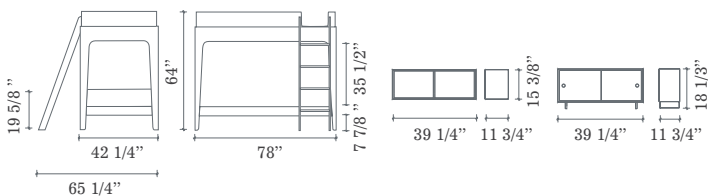

ALDEA

HOME & BABY

PERCH BUNK BED

This elegant bunk bed can separate into a loft and a twin for maximum configuration flexibility

white/birch

white/walnut

white

- Finishes are non-toxic, water-based and free of VOC health hazards
- Made of Baltic birch plywood and eco-MDF
- Perch bunk includes both beds; both lower and upper beds can also be purchased individually
- Upper and lower beds can stand separately, or together as a bunk
- Small footprint helps use space efficiently
- Optional guard rail available for lower bunk
- Top bunk recommended for children 6 and older
- Both mattresses must be 38 "W \times 75 "L and no more than 8 " thick
- Shelf and console (sold separately) come with optional brackets & legs