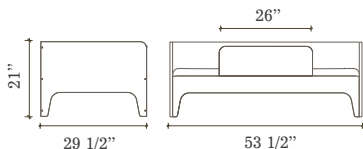

# PERCH TODDLER BED

**Celebrate the important milestone of moving to a “big kid” bed with the Perch Toddler Bed.**

white/birch

white/walnut

- Finishes are non-toxic, water-based and free of VOC health hazards
- Made of Baltic birch plywood and eco-MDF
- Easy to assemble
- Low overall height for easy access
- Comfortable sleeping for your child to age 6
- Can be used as lounge area by removing security rail
- Fits a standard 28”W x 52”L crib mattress