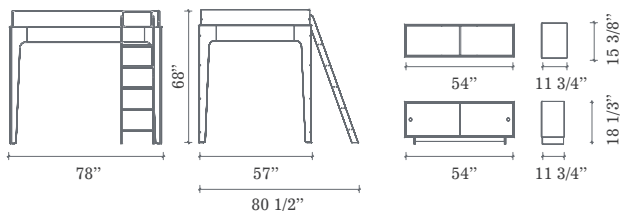

ALDEA

HOME & BABY

AIR

PERCH LOFT BED

The Perch Loft Bed is transforming bedrooms with its space-saving floor plan and durable, practical good looks.

white/birch

white/walnut

- Finishes are non-toxic, water-based and free of VOC health hazards
- Made of Baltic birch plywood and eco-MDF
- Compact footprint makes loft bed great for small spaces
- Loft bed recommended for children 6 years and older
- Loft bed fits a standard US full size mattress (54"W x 75"L)
- Mattress must be no more than 8" thick
- Maximum load of the Perch Loft Bed is 250 lbs