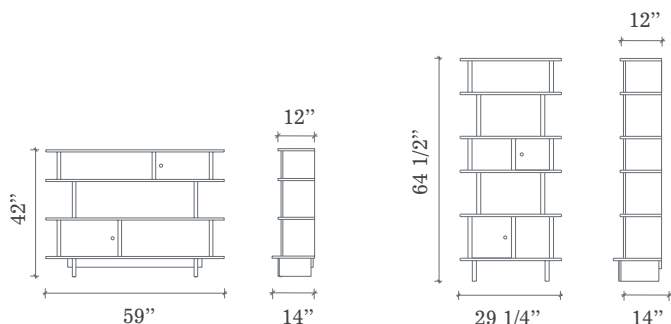

# MINI LIBRARY & VERTICAL MINI LIBRARY

Stylish and accessible storage for you  
or your child's favorite items

Mini Library

Vertical Mini Library

- Finishes are non-toxic, water-based and free of VOC health hazards
- Made of CARB II compliant Baltic birch plywood and eco-MDF
- Two storage compartments with hinged doors
- Strong and stable construction
- Can be secured to wall
- Mini Library: Easy to reach height for the little ones