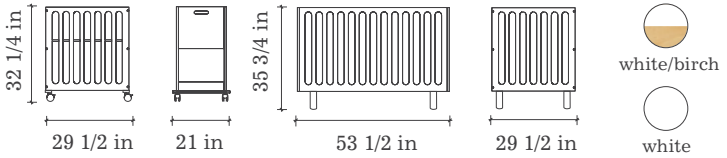

ALDEA

HOME & BABY

FAWN SYSTEM

A convertible design to last for years to come

- Finishes are non-toxic, water-based and free of VOC health hazards
- Bassinet and crib are made of Baltic birch plywood and eco-MDF
- Bassinet converts to a crib (included), crib converts to toddler bed with purchase of conversion kit
- Crib has 3 adjustable mattress positions
- Mattress size: bassinet - 16"W × 28" W (included)
crib & toddler bed - 28"W × 52"L (standard size crib mattress)