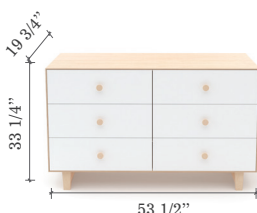

# 3 & 6 DRAWER DRESSERS

Designed to match all Oeuf collections

Rhea 3 drawer dresser

Rhea 6 drawer dresser

Classic 3 drawer dresser

Classic 6 drawer dresser

Sparrow 3 drawer dresser

Sparrow 6 drawer dresser

Fawn 3 drawer dresser

Fawn 6 drawer dresser

white  
/birch

white  
/walnut

+

white

white

- 3 deep drawers with 50lb weight capacity for ample storage
- Dresser has anti-tipping hardware and counter weighted back panel for added safety
- Dresser can be used as a changer by adding and securing the changing station (sold separately)
- Sustainably produced in Europe
- Made of Baltic birch plywood and eco-MDF
- Finishes are non-toxic, water-based and free of VOC health hazards