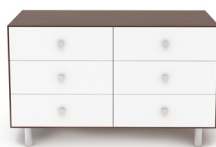

# 3 & 6 DRAWER DRESSERS

Designed to match all Oeuf collections

Rhea 3 drawer dresser

Rhea 6 drawer dresser

Classic 3 drawer dresser

Classic 6 drawer dresser

Sparrow 3 drawer dresser

Sparrow 6 drawer dresser

Fawn 3 drawer dresser

Fawn 6 drawer dresser

white  
/birch

white  
/walnut

+

white

white

- 3 deep drawers with 50lb weight capacity for ample storage
- Dresser has anti-tipping hardware and counter weighted back panel for added safety
- Dresser can be used as a changer by adding and securing the changing station (sold separately)
- Sustainably produced in Europe
- Made of Baltic birch plywood and eco-MDF
- Finishes are non-toxic, water-based and free of VOC health hazards