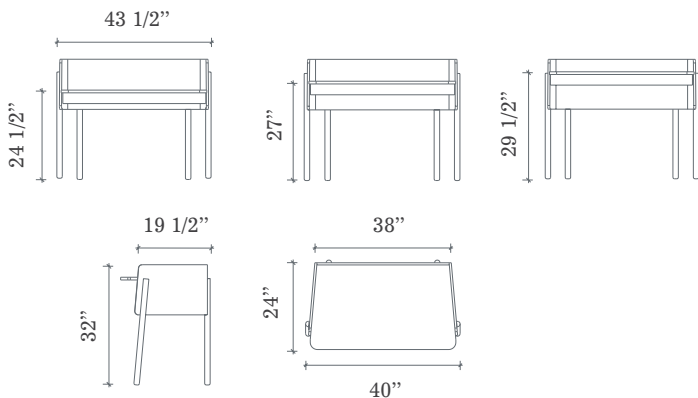

ALDEA

HOME & BABY

BROOKLYN DESK

**An urban take on workspace
that grows with your child**

white/birch

- 3 adjustable desk heights (24 1/2", 27", 29 1/2")
- Easy assembly
- 3 removable boxes
- Solid and stable construction
- Easy-to-clean laminate tabletop
- Finishes are non-toxic, water-based and free of VOC health hazards
- Made of CARB II compliant Baltic birch plywood and scratch resistant high pressure laminate