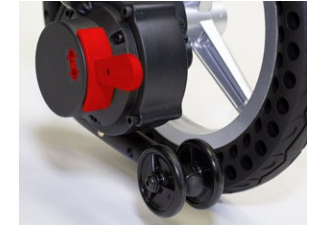

Intelligently Designed

Our Travel Buggy electric wheelchairs are intuitive to drive and convenient to manage.

Dual Rear Shock Absorbers so you can traverse rough and bumpy terrain with ease

Flip up arm rests for a barrier-free side entry