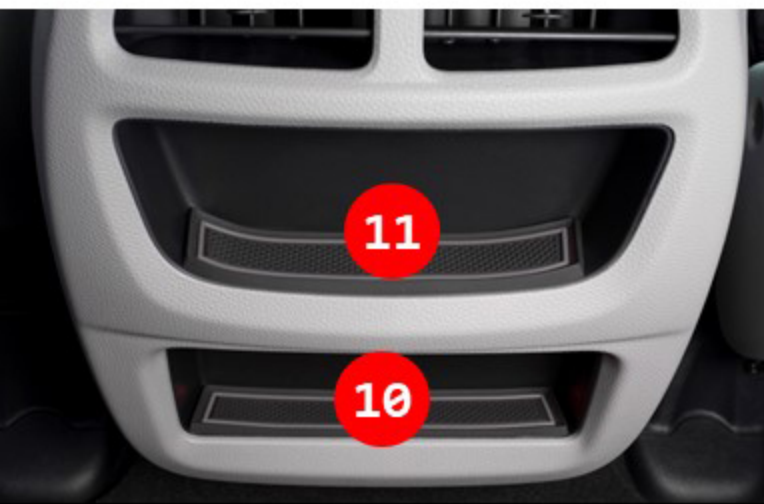

Cup Holder Hero

Custom Fit Cup, Door, & Center Console Liners

2017+
Honda
Ridgeline
Install 1

In Front of
Shifter

Colored kits include 2 * pieces
Install one that fits in your car.

Front Seat Cup
Holder

Front Seat Center
Arm Rest

9 =Upper Door Pocket
Not Pictured

Front Door

Cup Holder Hero

Custom Fit Cup, Door, & Center Console Liners

2017+
Honda
Ridgeline
Install 2

11

10

Some Trim Levels Only

These might be extra depending on trim level

10

11

13

12

3

Back Door

12