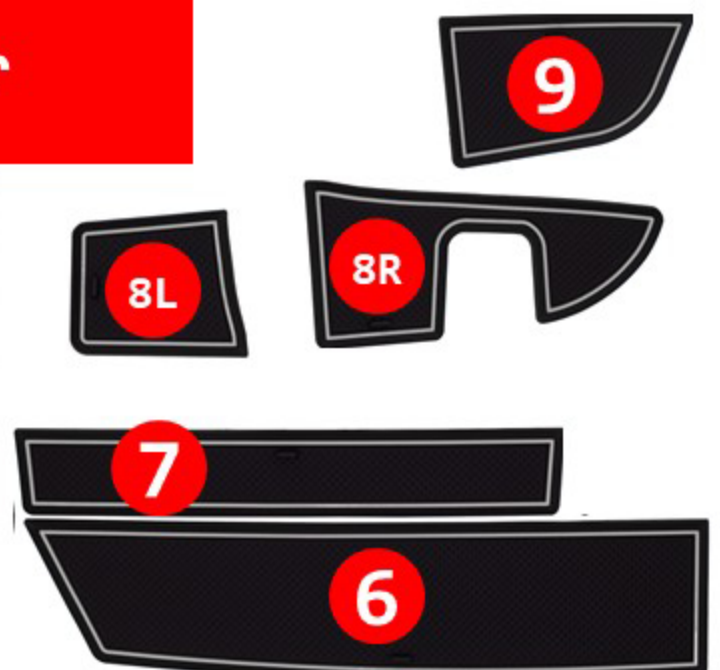

Cup Holder Hero

Custom Fit Cup, Door, & Center Console Liners

2017+
Honda
Ridgeline
Install 1

In Front of
Shifter

Colored kits include 2 * pieces
Install one that fits in your car.

Front Seat Cup
Holder

Front Seat Center
Arm Rest

9 =Upper Door Pocket
Not Pictured

Front Door

Cup Holder Hero

Custom Fit Cup, Door, & Center Console Liners

2017+
Honda
Ridgeline
Install 2

11

10

Some Trim Levels Only

These might be extra depending on trim level

10

11

13

12

3

Back Door

12

3

13

15

14

Back Seat Fold Down

USE OPTIONAL DOUBLE SIDED TAPE ON THESE TO KEEP THEM IN PLACE WHEN FOLDED UP

15

14