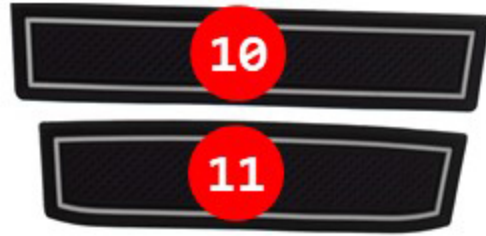

Cup Holder Hero

Custom Fit Cup, Door, & Center Console Liners

2017+
Honda
Ridgeline
Install 2

11

10

Some Trim Levels Only

These might be extra depending on trim level

10

11

13

12

3

Back Door

12

3

13

15

14

Back Seat Fold Down

USE OPTIONAL DOUBLE SIDED TAPE ON THESE TO KEEP THEM IN PLACE WHEN FOLDED UP

15

14