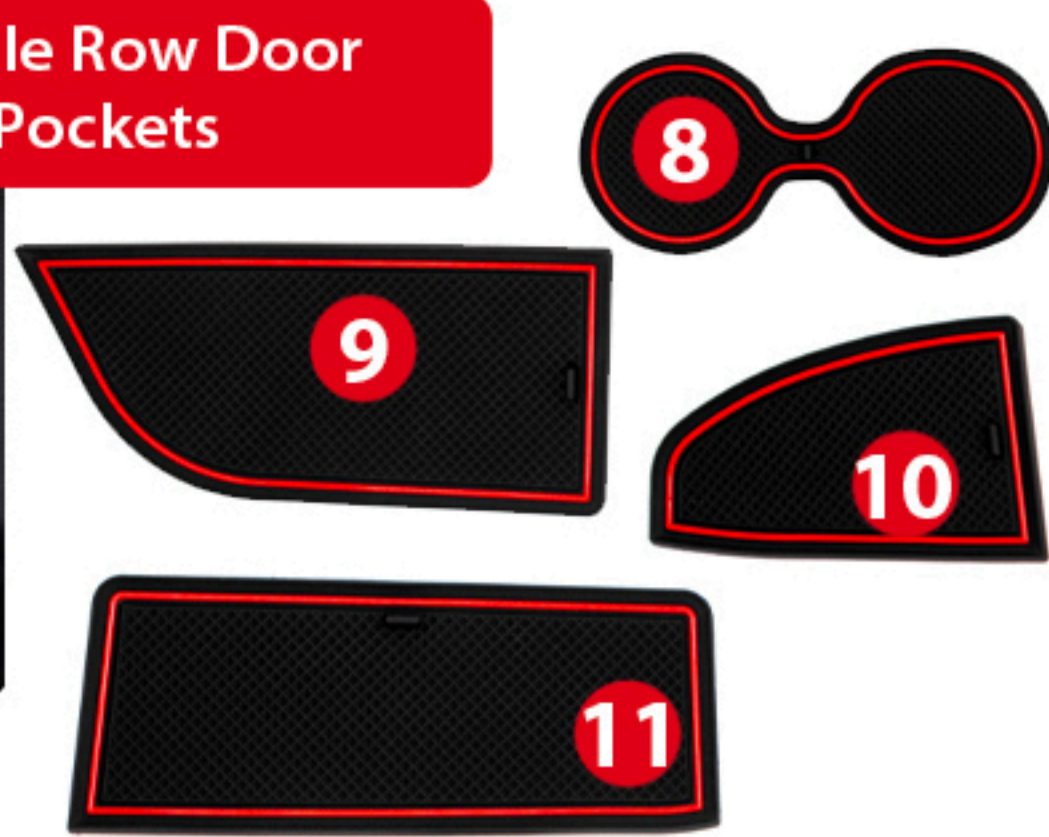

Cup Holder Hero

Custom Fit Cup, Door, & Center Console Liners

Page 1/3
3rd Generation
2016+

Honda Pilot

Dashboard / Forward Center Console

*please remove factory liner before installing your CHH mat.

All kits except black contain an alternate "2" piece for Qi charging consoles

Center Console / Arm Rest

Front Row Door Pockets

*Drivers Side

+Passenger Side

Cup Holder Hero

Custom Fit Cup, Door, & Center Console Liners

Page 2/3
3rd Generation
2016+

Honda Pilot

Middle Row Door Pockets

Rear of Center Console / Arm Rest

*pockets not included on all Pilot trim levels

*7 PASSENGER

Middle Row Center / Fold Down Arm Rest

†8 PASSENGER

†adhesive included in kit to hold these pieces in place to allow armrest use