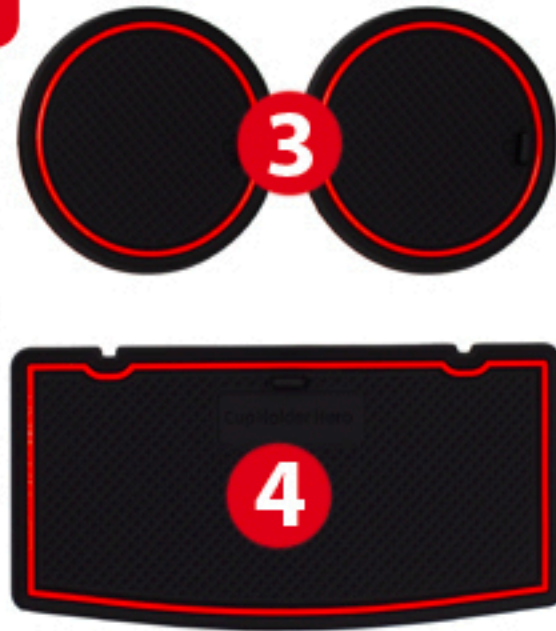

Cup Holder Hero

Custom Fit Cup, Door, & Center Console Liners

Page 1/3
3rd Generation
2016+

Honda Pilot

Dashboard / Forward Center Console

*please remove factory liner before installing your CHH mat.

All kits except black contain an alternate "2" piece for Qi charging consoles

Center Console / Arm Rest

Front Row Door Pockets

*Drivers Side

+Passenger Side

Cup Holder Hero

Custom Fit Cup, Door, & Center Console Liners

Page 2/3
3rd Generation
2016+

Honda Pilot

Middle Row Door Pockets

Rear of Center Console / Arm Rest

*pockets not included on all Pilot trim levels

*7 PASSENGER

Middle Row Center / Fold Down Arm Rest

†8 PASSENGER

†adhesive included in kit to hold these pieces in place to allow armrest use

Honda Pilot

Third (Rear) Row
Pocket

Cargo/Trunk
Pocket

Drivers Side

Passenger Side

install 18* or 19+ based on fit. Pocket size varies by trim level and year