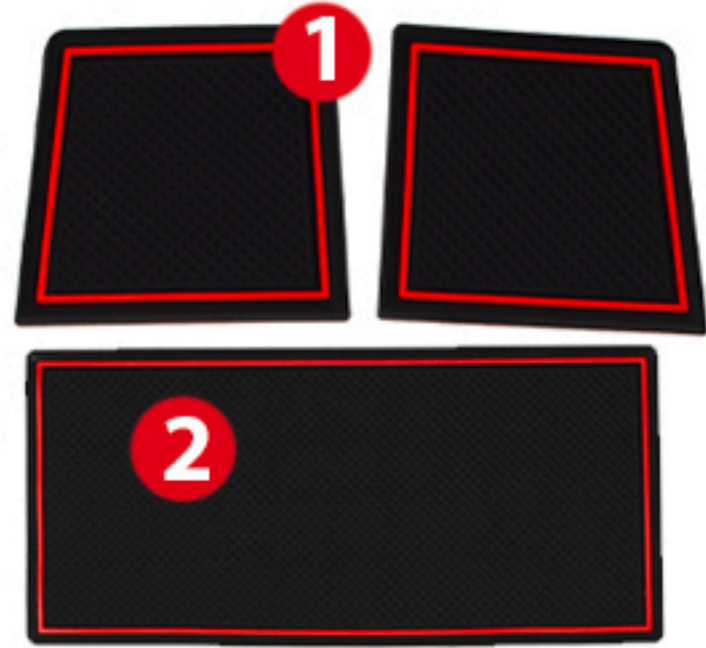

Cup Holder Hero

Custom Fit Cup, Door, & Center Console Liners

Page 1/3
3rd Generation
2016+

Honda Pilot

Dashboard / Forward Center Console

*please remove factory liner before installing your CHH mat.

All kits except black contain an alternate "2" piece for Qi charging consoles

Center Console / Arm Rest

Front Row Door Pockets

*Drivers Side

+Passenger Side

Cup Holder Hero

Custom Fit Cup, Door, & Center Console Liners

Page 2/3
3rd Generation
2016+

Honda Pilot

Middle Row Door Pockets

Rear of Center Console / Arm Rest

*pockets not included on all Pilot trim levels

*7 PASSENGER

Middle Row Center / Fold Down Arm Rest

†8 PASSENGER

†adhesive included in kit to hold these pieces in place to allow armrest use

Honda Pilot

Third (Rear) Row
Pocket

Cargo/Trunk
Pocket

Drivers Side

Passenger Side

install 18* or 19+ based on fit. Pocket size varies by trim level and year