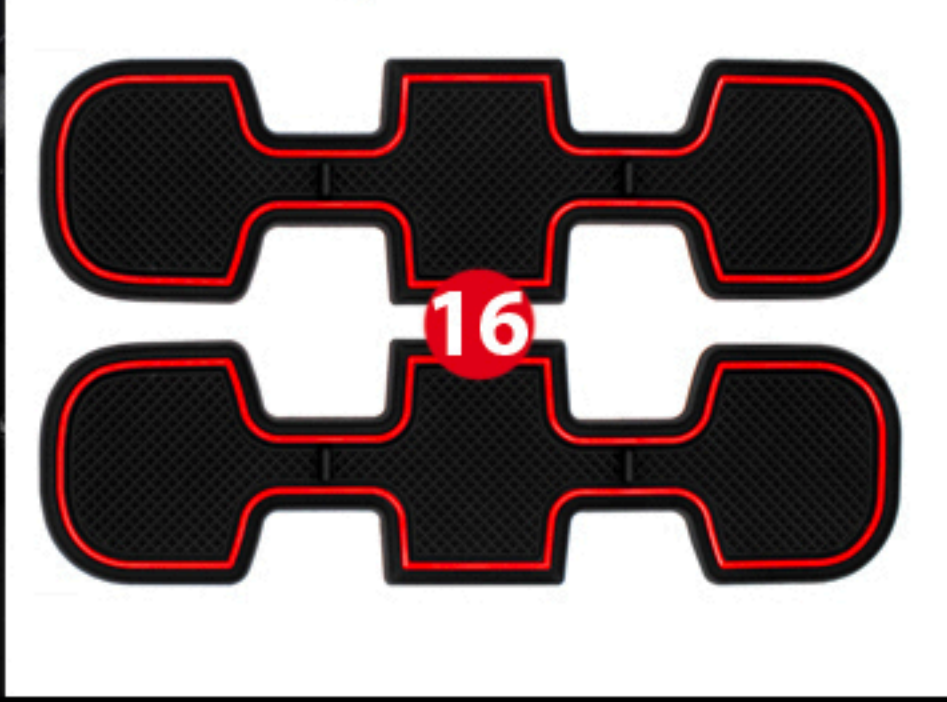

Honda Pilot

Third (Rear) Row
Pocket

Cargo/Trunk
Pocket