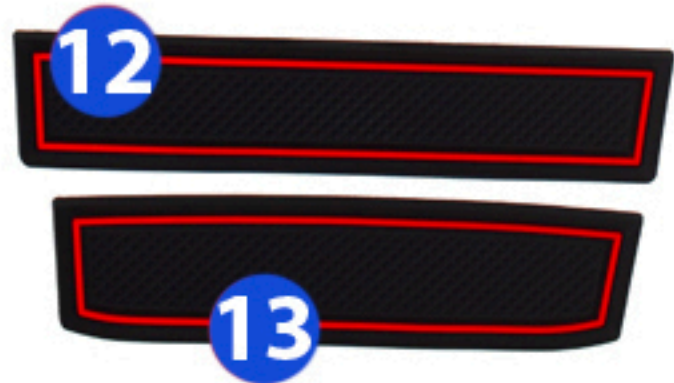

Center Console / Arm Rest

Front Row Door Pockets

*Drivers Side

+Passenger Side

Cup Holder Hero

Custom Fit Cup, Door, & Center Console Liners

Page 2/3
3rd Generation
2016+

Honda Pilot

Middle Row Door Pockets

Rear of Center Console / Arm Rest

*pockets not included on all Pilot trim levels

*7 PASSENGER

Middle Row Center / Fold Down Arm Rest

†8 PASSENGER

†adhesive included in kit to hold these pieces in place to allow armrest use