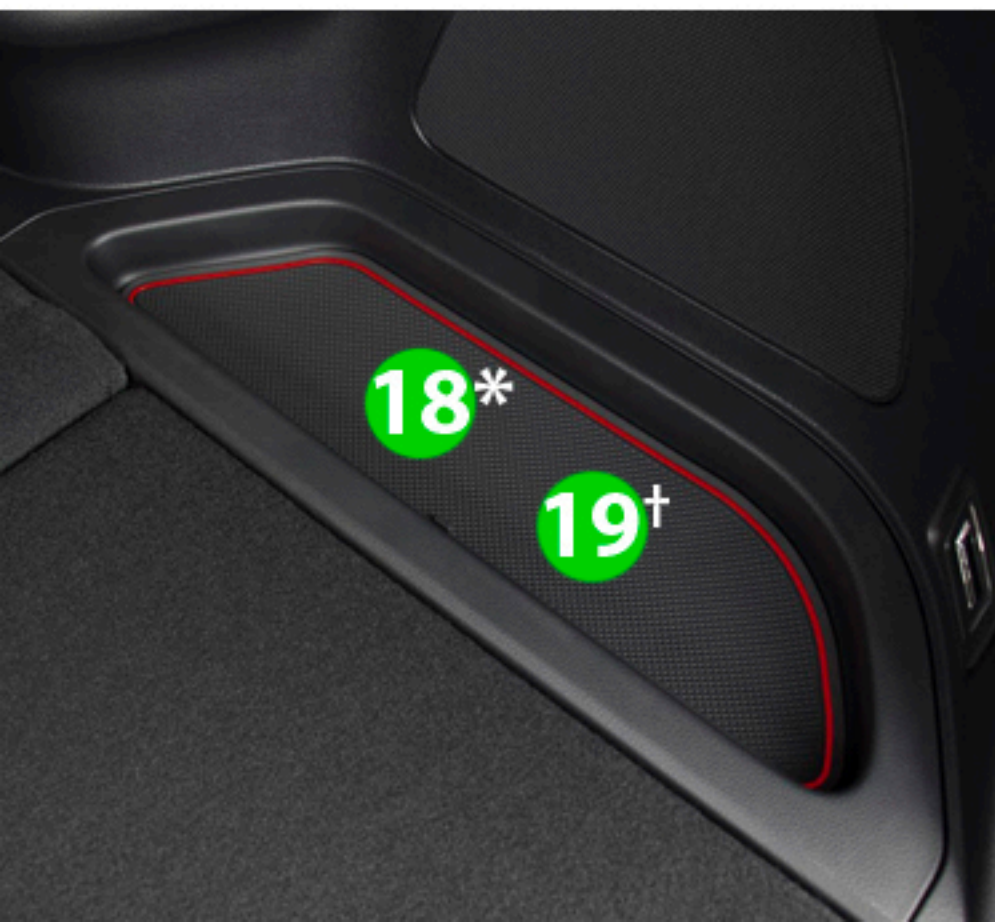

Cup Holder Hero

Custom Fit Cup, Door, & Center Console Liners

Page 1/3
3rd Generation
2016+

Honda Pilot

Dashboard / Forward Center Console

*please remove factory liner before installing your CHH mat.

All kits except black contain an alternate "2" piece for Qi charging consoles

Middle Row Door Pockets

Rear of Center Console / Arm Rest

*pockets not included on all Pilot trim levels

*7 PASSENGER

Middle Row Center / Fold Down Arm Rest

†8 PASSENGER

†adhesive included in kit to hold these pieces in place to allow armrest use

Honda Pilot

Third (Rear) Row
Pocket

Cargo/Trunk
Pocket

Drivers Side

Passenger Side

install 18* or 19+ based on fit. Pocket size varies by trim level and year