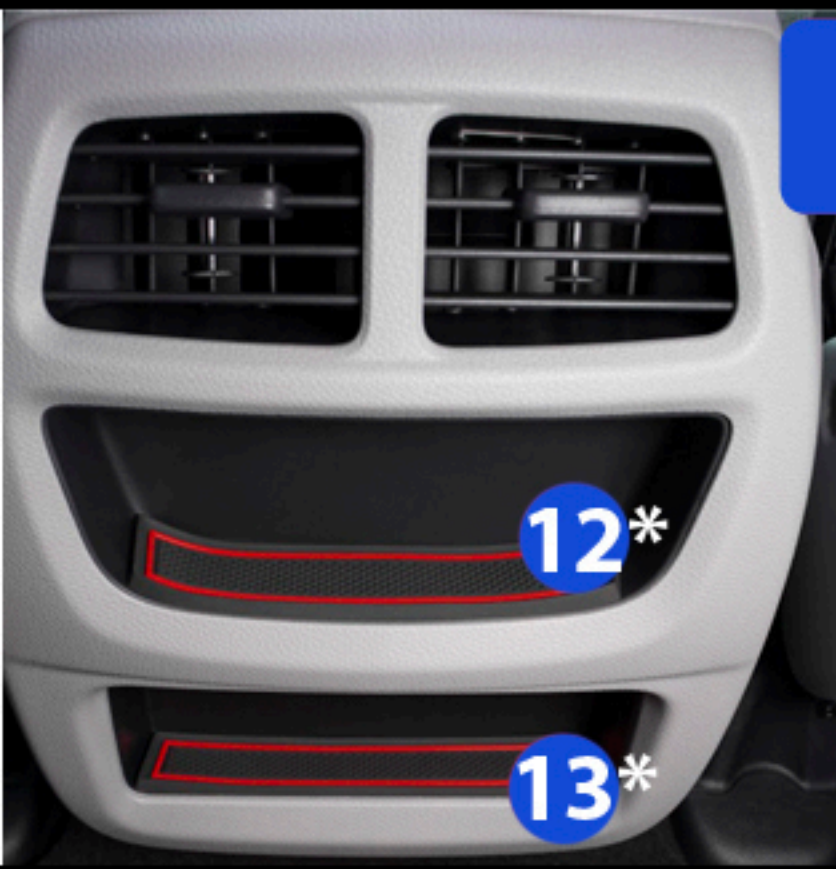

Cup Holder Hero

Custom Fit Cup, Door, & Center Console Liners

Page 1/3
3rd Generation
2016+

Honda Pilot

Dashboard / Forward Center Console

*please remove factory liner before installing your CHH mat.

All kits except black contain an alternate "2" piece for Qi charging consoles

Center Console / Arm Rest

Front Row Door Pockets

*Drivers Side

+Passenger Side

Cup Holder Hero

Custom Fit Cup, Door, & Center Console Liners

Page 2/3
3rd Generation
2016+

Honda Pilot

Middle Row Door Pockets

Rear of Center Console / Arm Rest

*pockets not included on all Pilot trim levels

*7 PASSENGER

Middle Row Center / Fold Down Arm Rest

†8 PASSENGER

†adhesive included in kit to hold these pieces in place to allow armrest use