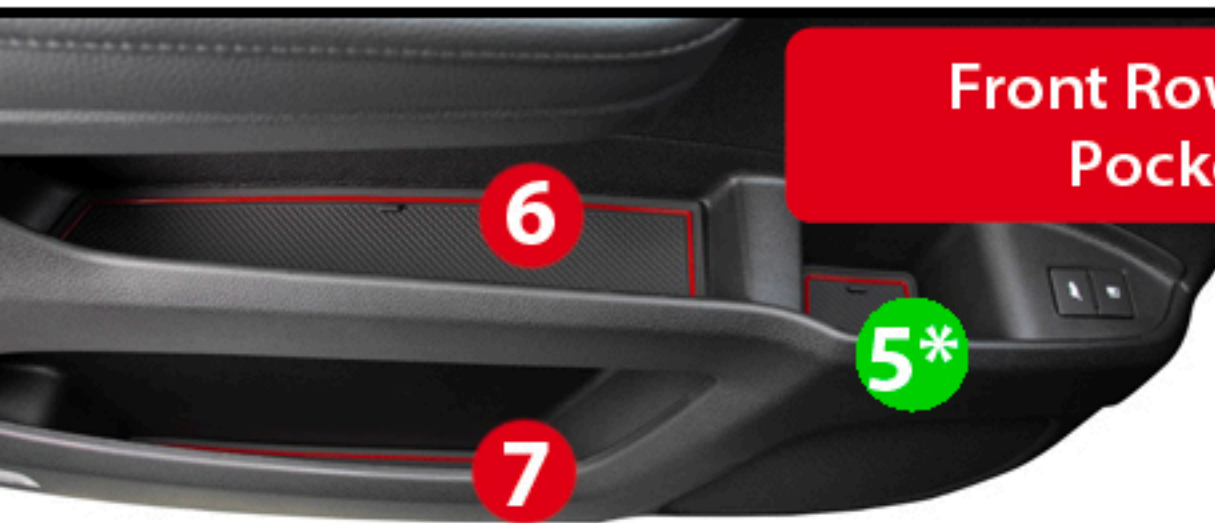

Cup Holder Hero

Custom Fit Cup, Door, & Center Console Liners

Page 1/3
3rd Generation
2016+

Honda Pilot

Dashboard / Forward Center Console

*please remove factory liner before installing your CHH mat.

All kits except black contain an alternate "2" piece for Qi charging consoles

Center Console / Arm Rest

Front Row Door Pockets

*Drivers Side

+Passenger Side

Cup Holder Hero

Custom Fit Cup, Door, & Center Console Liners

Page 2/3
3rd Generation
2016+

Honda Pilot