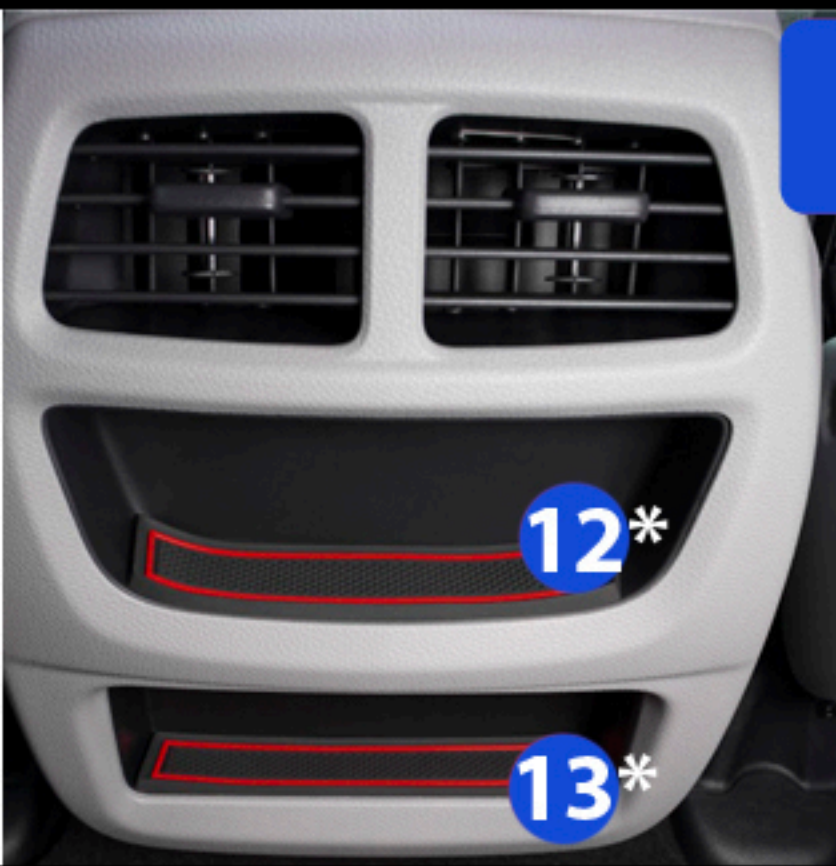

Cup Holder Hero

Custom Fit Cup, Door, & Center Console Liners

Page 1/3
3rd Generation
2019+

Honda Passport

Dashboard / Forward Center Console

*please remove factory liner before installing your CHH mat.

Center Console / Arm Rest

Front Row Door Pockets

*Drivers Side

+Passenger Side

Honda Passport

Rear Row Door Pockets

Rear of Center Console / Arm Rest

*pockets not included on all Passport trim levels

Rear Row Fold Down Arm Rest

*adhesive included in kit to hold these pieces in place to allow armrest use

Honda Passport

Cargo/Trunk
Pocket

Drivers Side

Passenger Side