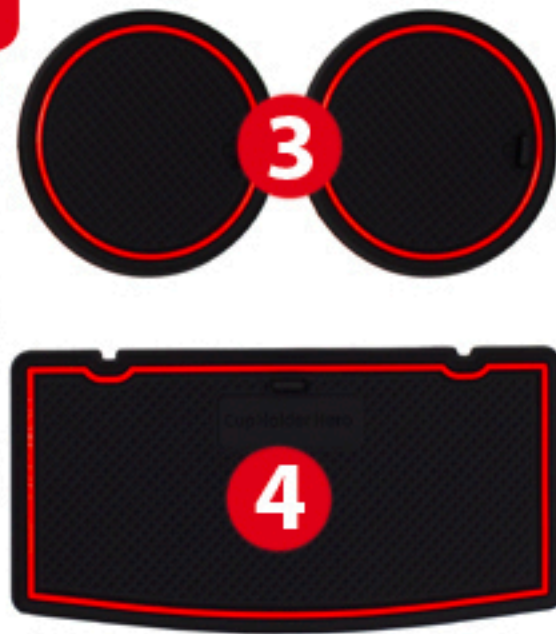

Cup Holder Hero

Custom Fit Cup, Door, & Center Console Liners

Page 1/3
3rd Generation
2019+

Honda Passport

Dashboard / Forward Center Console

*please remove factory liner before installing your CHH mat.

Center Console / Arm Rest

Front Row Door Pockets

*Drivers Side

+Passenger Side

Honda Passport

Rear Row Door Pockets

Rear of Center Console / Arm Rest

*pockets not included on all Passport trim levels

Rear Row Fold Down Arm Rest

*adhesive included in kit to hold these pieces in place to allow armrest use

Honda Passport

Cargo/Trunk
Pocket

Drivers Side

Passenger Side