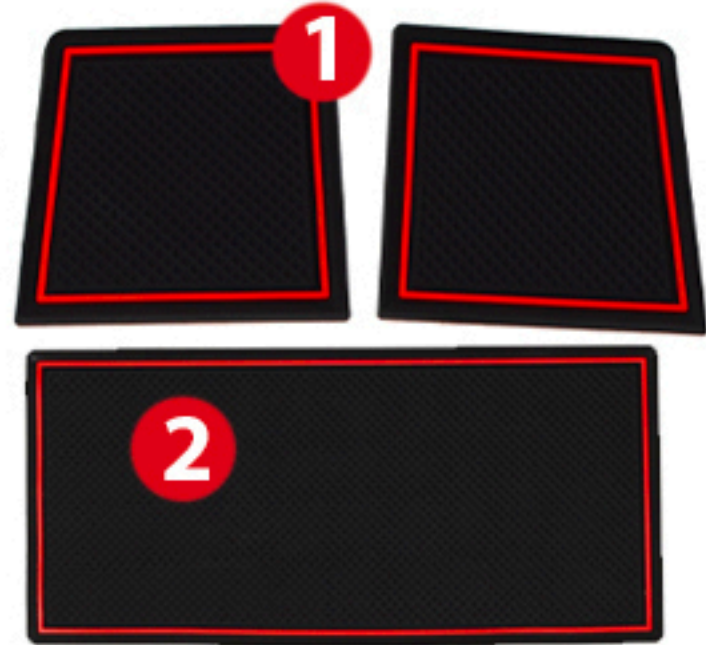

Cup Holder Hero

Custom Fit Cup, Door, & Center Console Liners

Page 1/3
3rd Generation
2019+

Honda Passport

Dashboard / Forward Center Console

*please remove factory liner before installing your CHH mat.

Center Console / Arm Rest

Front Row Door Pockets

*Drivers Side

+Passenger Side

Honda Passport

Rear Row Door Pockets

Rear of Center Console / Arm Rest

*pockets not included on all Passport trim levels

Rear Row Fold Down Arm Rest

*adhesive included in kit to hold these pieces in place to allow armrest use

Honda Passport

Cargo/Trunk
Pocket

Drivers Side

Passenger Side