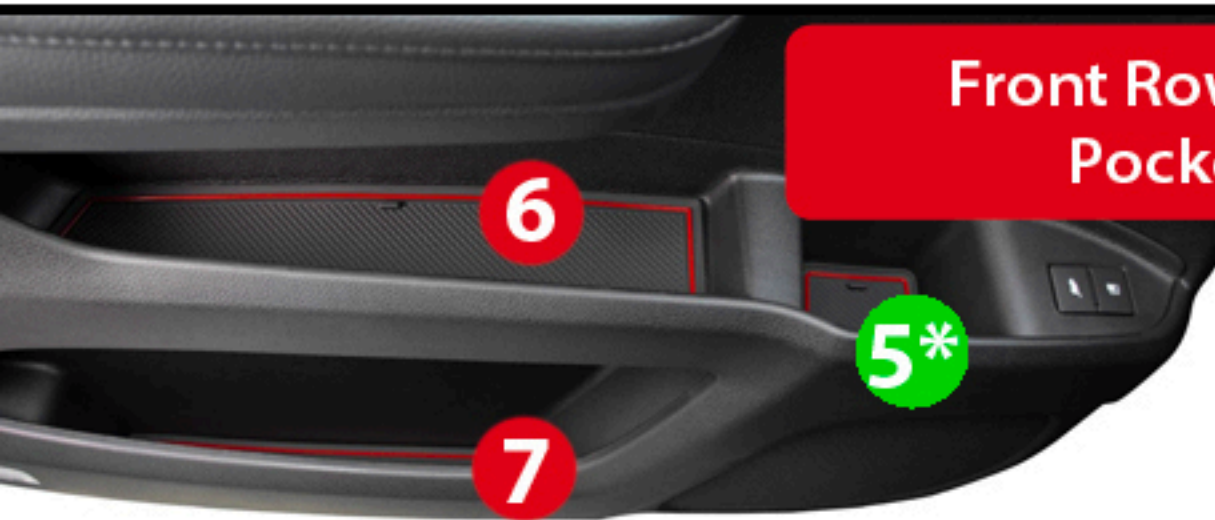

Cup Holder Hero

Custom Fit Cup, Door, & Center Console Liners

Page 1/3
3rd Generation
2019+

Honda Passport

Dashboard / Forward Center Console

*please remove factory liner before installing your CHH mat.

Center Console / Arm Rest

Front Row Door Pockets

*Drivers Side

+Passenger Side

Honda Passport

Rear Row Door Pockets

Rear of Center Console / Arm Rest

*pockets not included on all Passport trim levels

Rear Row Fold Down Arm Rest

*adhesive included in kit to hold these pieces in place to allow armrest use

Honda Passport

Cargo/Trunk
Pocket

Drivers Side

Passenger Side