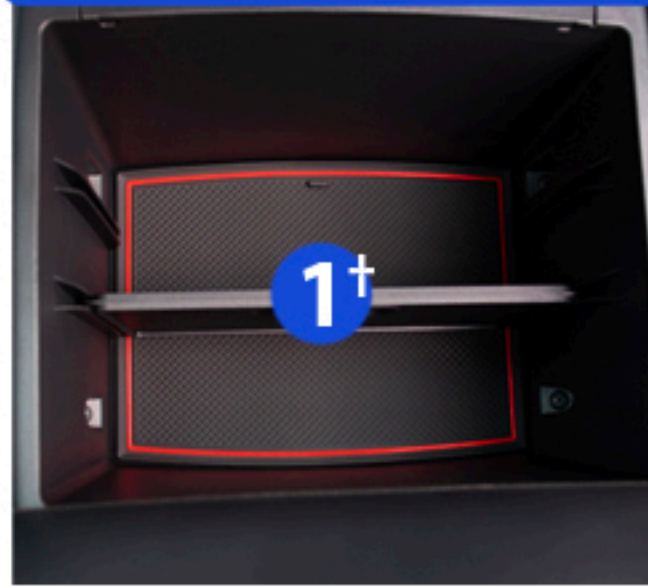

Cup Holder Hero

Custom Fit Cup, Door, & Center Console Liners

Page 1/3
5th Generation
2018+

Honda Odyssey

Front Center Console Area

*No Blu Ray Player

† With Blu Ray Player only

*† dispose of leftover piece

Center Console / Arm Rest

*(E) With Blu Ray Player

† (A) No Blu Ray Player

*† dispose of leftover pieces

Front Row Door Pockets

*Passenger side only

Cup Holder Hero

Custom Fit Cup, Door, & Center Console Liners

Page 2/3
5th Generation
2018+

Honda Odyssey

Mid Row Door Pockets

*Not pictured

Rear of Center Console / Arm Rest

Mid Row Fold Down Seat - Arm Rest

Cup Holder Hero

Custom Fit Cup, Door, & Center Console Liners

Page 3/3
5th Generation
2018+

Honda Odyssey

Rear Row
Pockets

Cargo/Trunk
Driver Side

Cargo/Trunk
Passenger Side

*Pocket only exists if there is no car vacuum feature