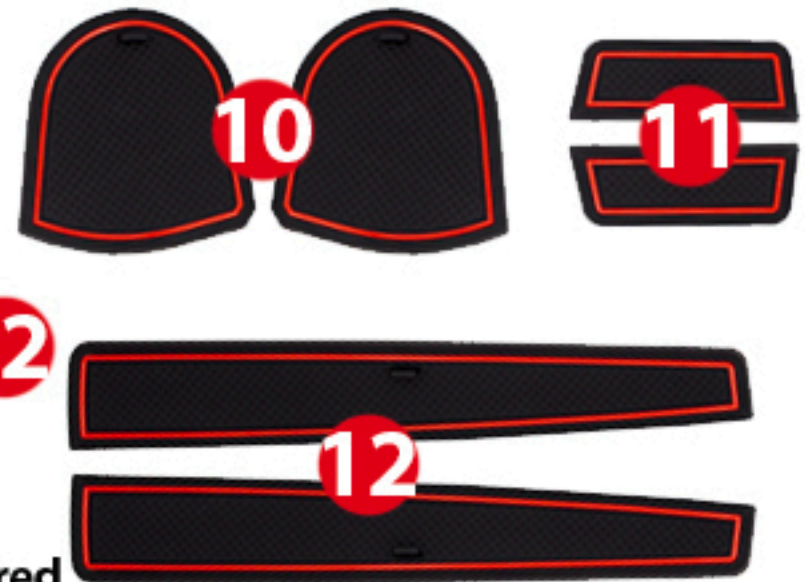

Center Console / Arm Rest

*(E) With Blu Ray Player

† (A) No Blu Ray Player

*† dispose of leftover pieces

Front Row Door Pockets

*Passenger side only

Cup Holder Hero

Custom Fit Cup, Door, & Center Console Liners

Page 2/3
5th Generation
2018+

Honda Odyssey

Mid Row Door Pockets

*Not pictured

Rear of Center Console / Arm Rest

Mid Row Fold Down Seat - Arm Rest

Cup Holder Hero

Custom Fit Cup, Door, & Center Console Liners

Page 3/3
5th Generation
2018+

Honda Odyssey

Rear Row
Pockets

Cargo/Trunk
Driver Side

Cargo/Trunk
Passenger Side

*Pocket only exists if there is no car vacuum feature