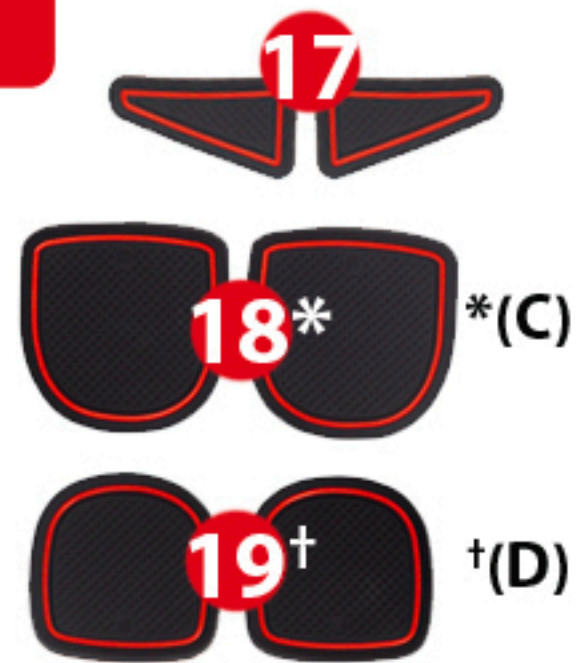

Page 2/3
5th Generation
2018+

Honda Odyssey

Mid Row Door Pockets

*Not pictured

Rear of Center Console / Arm Rest

Mid Row Fold Down Seat - Arm Rest

Cup Holder Hero

Custom Fit Cup, Door, & Center Console Liners

Page 3/3
5th Generation
2018+

Honda Odyssey

Rear Row
Pockets

Cargo/Trunk
Driver Side

Cargo/Trunk
Passenger Side

*Pocket only exists if there is no car vacuum feature