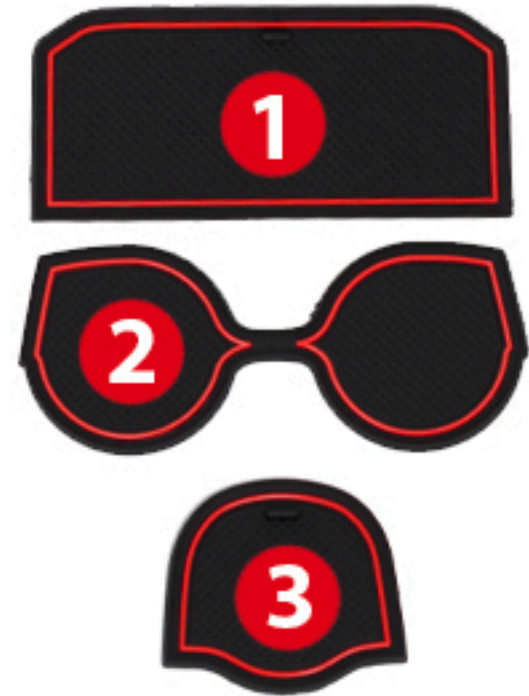

# Cup Holder Hero

Custom Fit Cup, Door, & Center Console Liners

Page 1/2  
3rd Generation  
2015+

## Honda Fit

Dashboard / Forward  
Center Console

\*located to the left of  
the steering wheel

Center Console /  
Arm Rest

Front Row Door  
Pockets