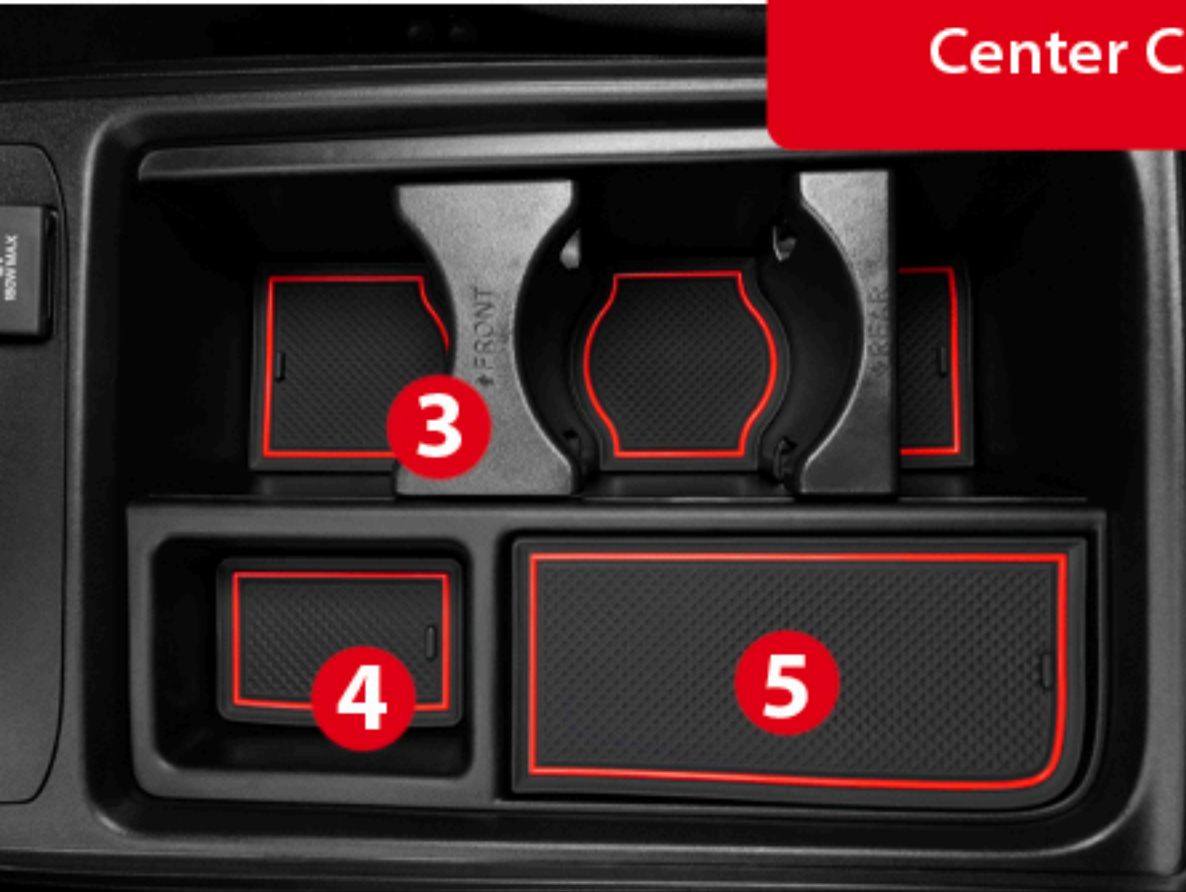

### Dashboard / Forward Center Console

\*Located left of the steering wheel

†Not pictured - located above shifter  
†Pocket existence varies by trim level and features.

### Center Console