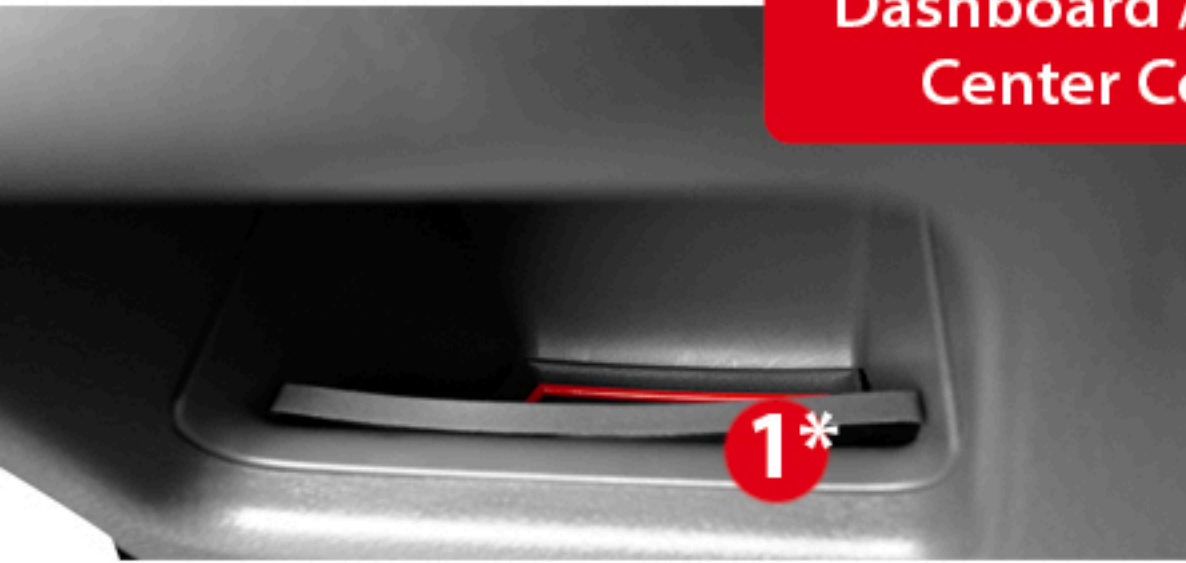

# Cup Holder Hero

Custom Fit Cup, Door, & Center Console Liners

### Dashboard / Forward Center Console

\*Located left of the steering wheel

†Not pictured - located above shifter  
†Pocket existence varies by trim level and features.