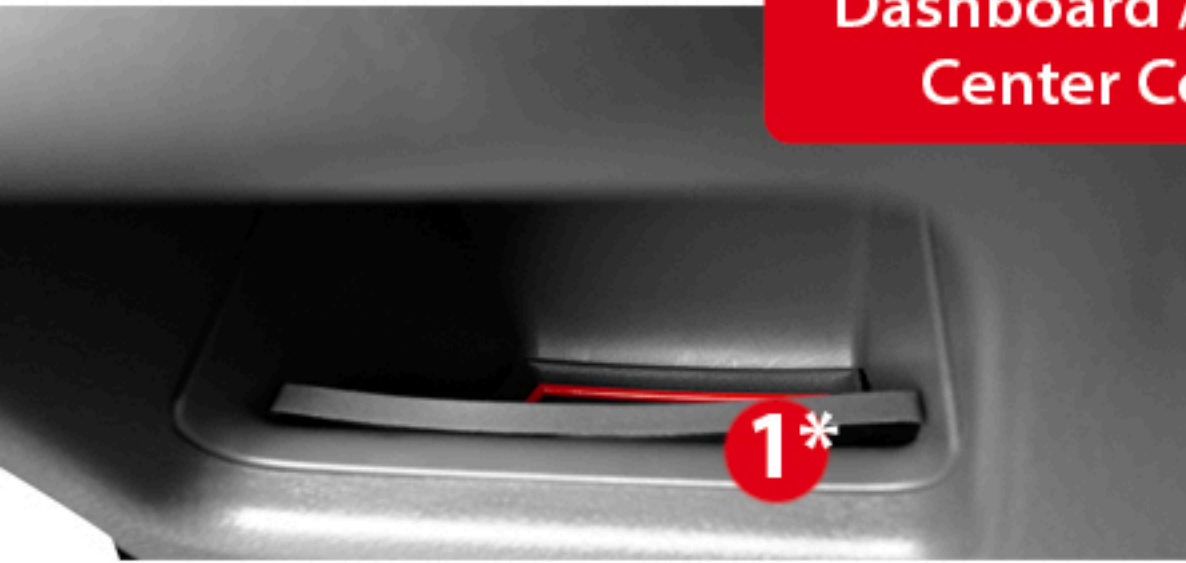

# Cup Holder Hero

Custom Fit Cup, Door, & Center Console Liners

### Dashboard / Forward Center Console

\*Located left of the steering wheel

+Not pictured - located above shifter  
+Pocket existence varies by trim level and features.