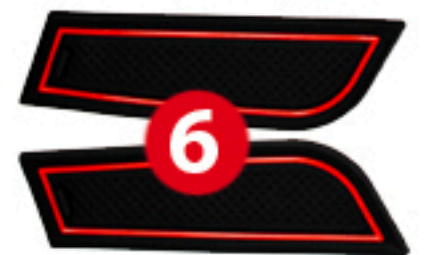

Front Row Door Pockets