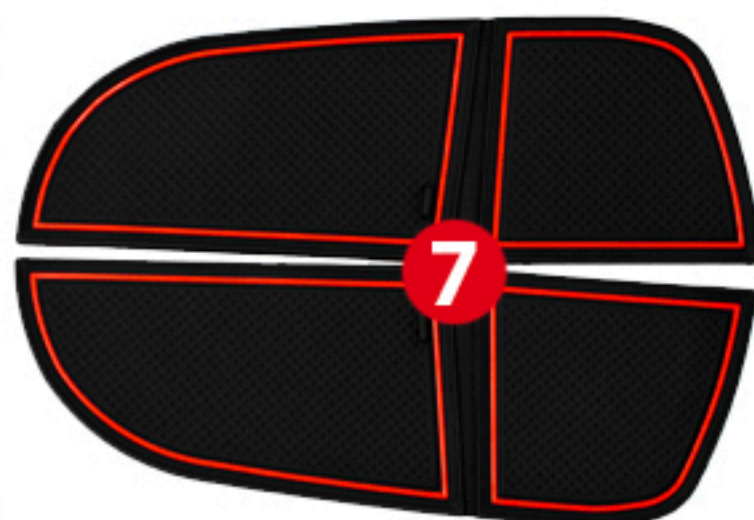

Cup Holder Hero

Custom Fit Cup, Door, & Center Console Liners

Page 1/2
9th Generation
2013-2015

Honda Civic

Dashboard / Forward Center Console

*3 not pictured. Pocket located to the left of the steering wheel

Center Console / Arm Rest

Front Row Door Pockets

Cup Holder Hero

Custom Fit Cup, Door, & Center Console Liners

Page 2/2
9th Generation
2013-2015

Honda Civic

Rear Row Door
Pockets

Rear Row Fold Down
Arm Rest