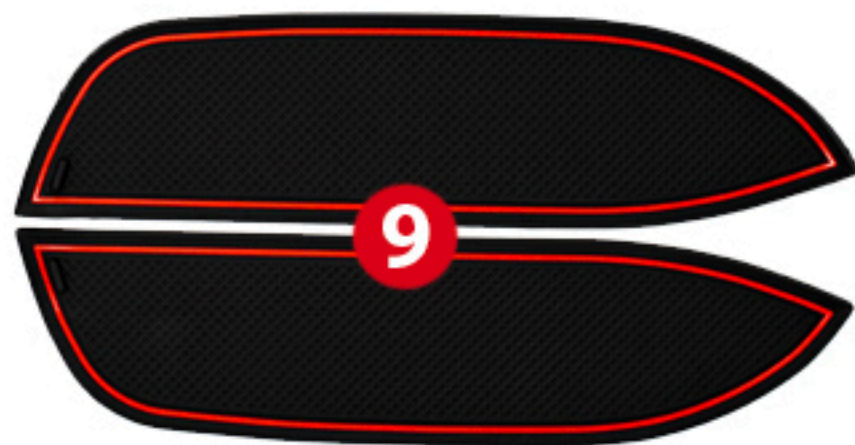

Center Console / Arm Rest

Front Row Door Pockets

Cup Holder Hero

Custom Fit Cup, Door, & Center Console Liners

Page 2/2
9th Generation
2013-2015

Honda Civic

Rear Row Door
Pockets

Rear Row Fold Down
Arm Rest