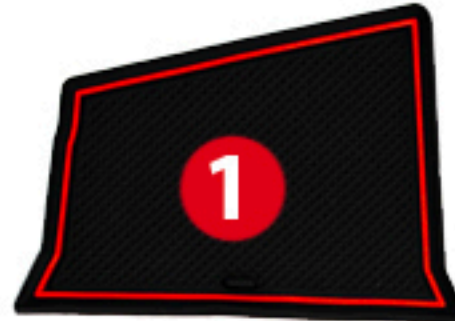

Cup Holder Hero

Custom Fit Cup, Door, & Center Console Liners

Page 1/2
9th Generation
2013-2015

Honda Civic

Dashboard / Forward Center Console

*3 not pictured. Pocket located to the left of the steering wheel

Center Console / Arm Rest

Front Row Door Pockets

Cup Holder Hero

Custom Fit Cup, Door, & Center Console Liners

Page 2/2
9th Generation
2013-2015

Honda Civic

Rear Row Door
Pockets

Rear Row Fold Down
Arm Rest