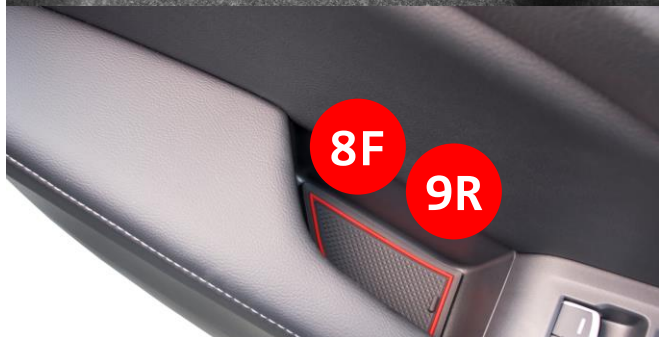

5 NOT COMPATIBLE WITH
WIRELESS CHARGER

Front & Back Door