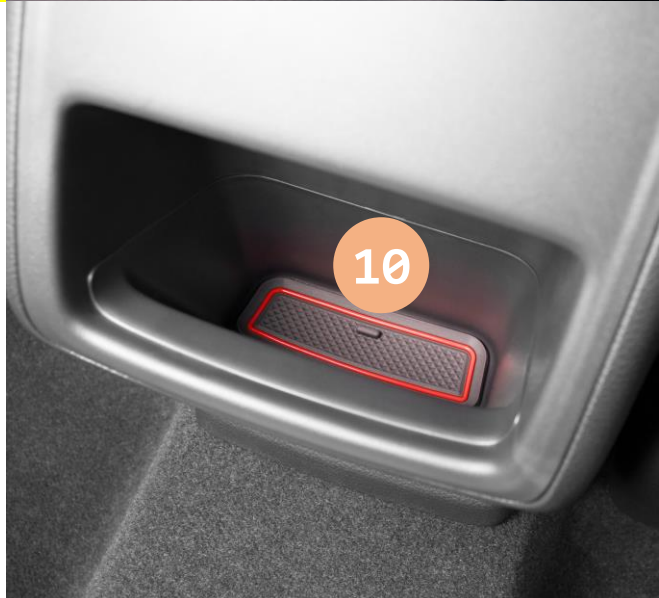

# Cup Holder Hero

Custom Fit Cup, Door, & Center Console Liners

2018+  
Honda  
Accord

MANUAL ONLY

AUTOMATIC ONLY

WITHOUT AIR VENT ONLY

Front Door

Back Door

5 NOT COMPATIBLE WITH  
WIRELESS CHARGER

Front & Back Door