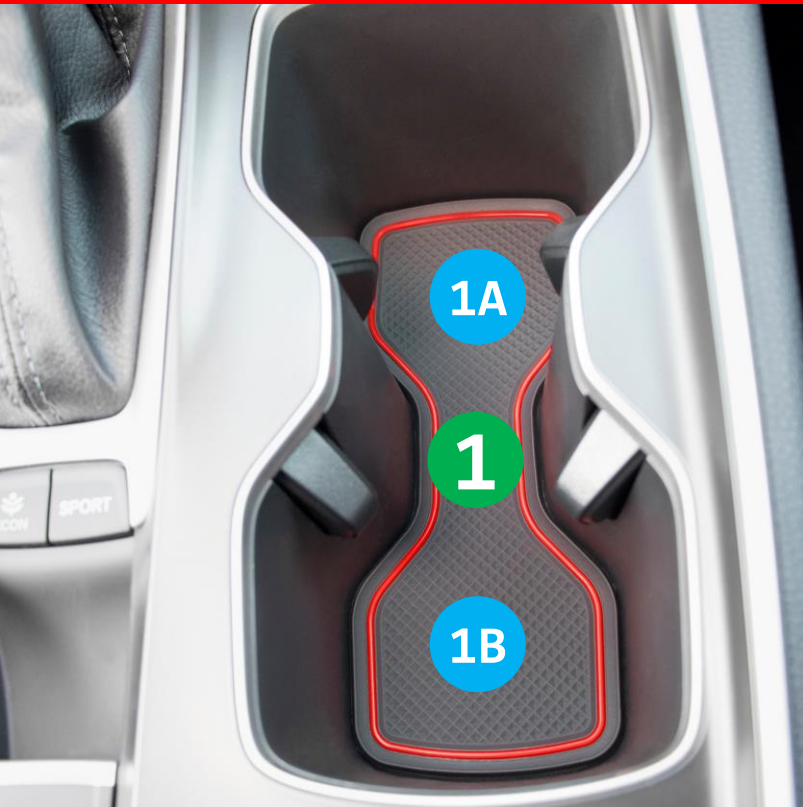

# Cup Holder Hero

Custom Fit Cup, Door, & Center Console Liners

2018+  
Honda  
Accord

MANUAL ONLY

AUTOMATIC ONLY

WITHOUT AIR VENT ONLY

Front Door

Back Door

5 NOT COMPATIBLE WITH  
WIRELESS CHARGER

Front & Back Door