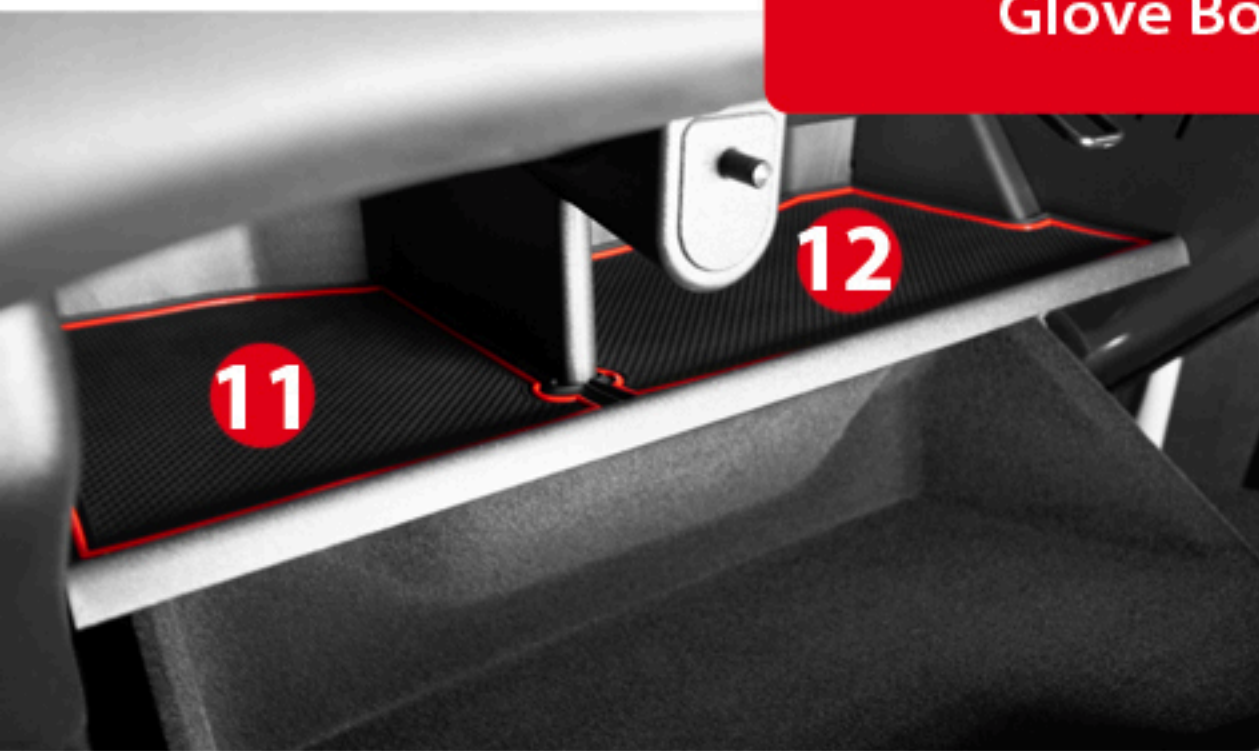

Cup Holder Hero

Custom Fit Cup, Door, & Center Console Liners

Page 1/2
7th Generation
2nd Generation
2015+

Dodge Charger / Chrysler 300

Dashboard / Forward Center Console

Front Row Door Pockets

*Passenger Side

Cup Holder Hero

Custom Fit Cup, Door, & Center Console Liners

Page 2/2
7th Generation
2nd Generation
2015+

Dodge Charger / Chrysler 300

Glove Box

Rear Row Fold Down Arm Rest

*remove factory liner before installing 13

†pocket exists based on Charger trim level

Rear Row Door Pockets