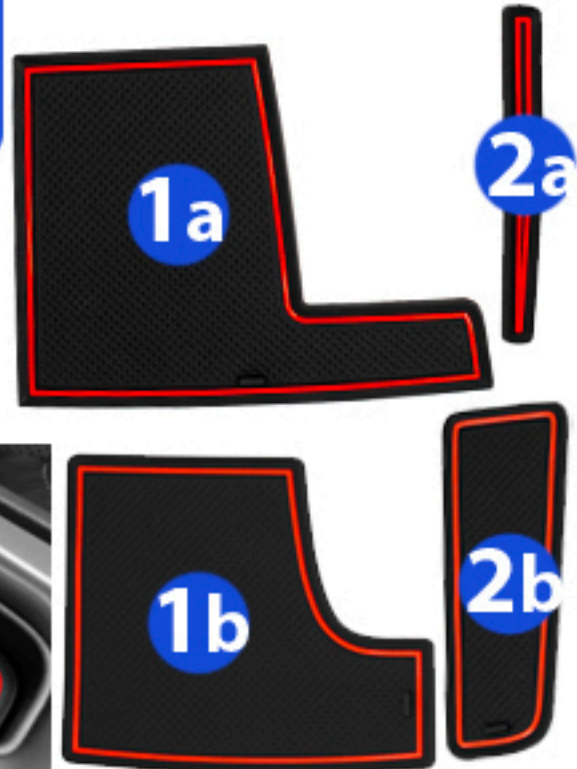

Cup Holder Hero

Custom Fit Cup, Door, & Center Console Liners

Page 1/2
7th Generation
2nd Generation
2015+

Dodge Charger / Chrysler 300

Dashboard / Forward Center Console

Front Row Door Pockets

*Passenger Side

Cup Holder Hero

Custom Fit Cup, Door, & Center Console Liners

Page 2/2
7th Generation
2nd Generation
2015+

Dodge Charger / Chrysler 300

Glove Box

Rear Row Fold Down Arm Rest

*remove factory liner before installing 13

†pocket exists based on Charger trim level

Rear Row Door Pockets