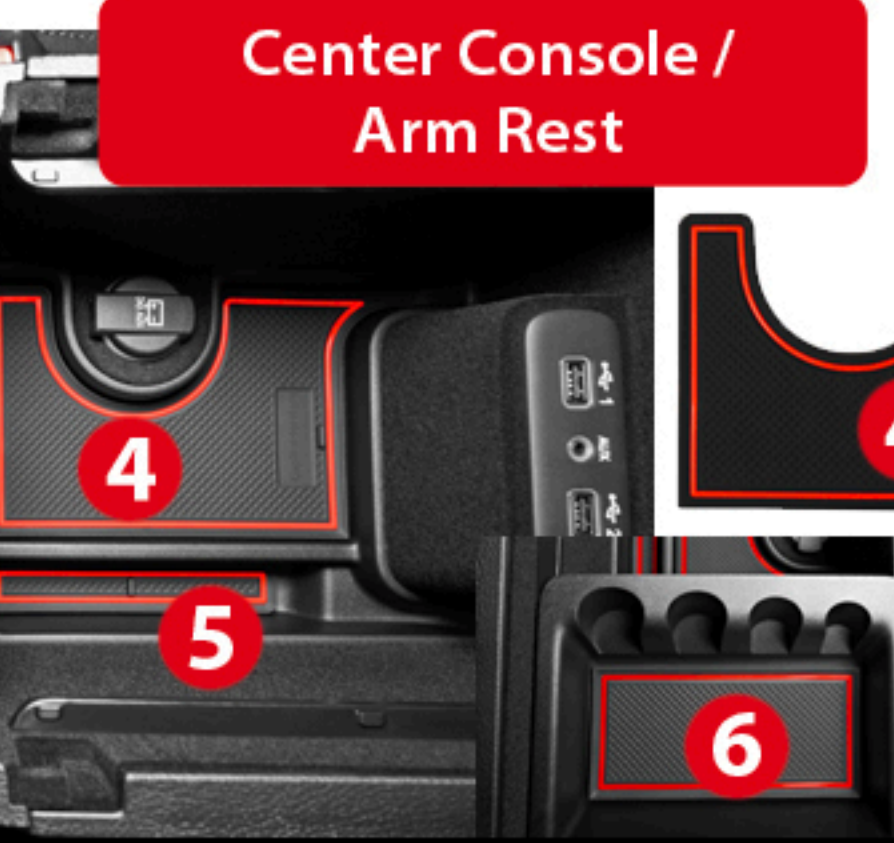

Cup Holder Hero

Custom Fit Cup, Door, & Center Console Liners

Page 1/2
7th Generation
2nd Generation
2015+

Dodge Charger / Chrysler 300

Dashboard / Forward Center Console

Front Row Door Pockets

*Passenger Side

Cup Holder Hero

Custom Fit Cup, Door, & Center Console Liners

Page 2/2
7th Generation
2nd Generation
2015+

Dodge Charger / Chrysler 300

Glove Box

Rear Row Fold Down Arm Rest

*remove factory liner before installing 13

†pocket exists based on Charger trim level

Rear Row Door Pockets