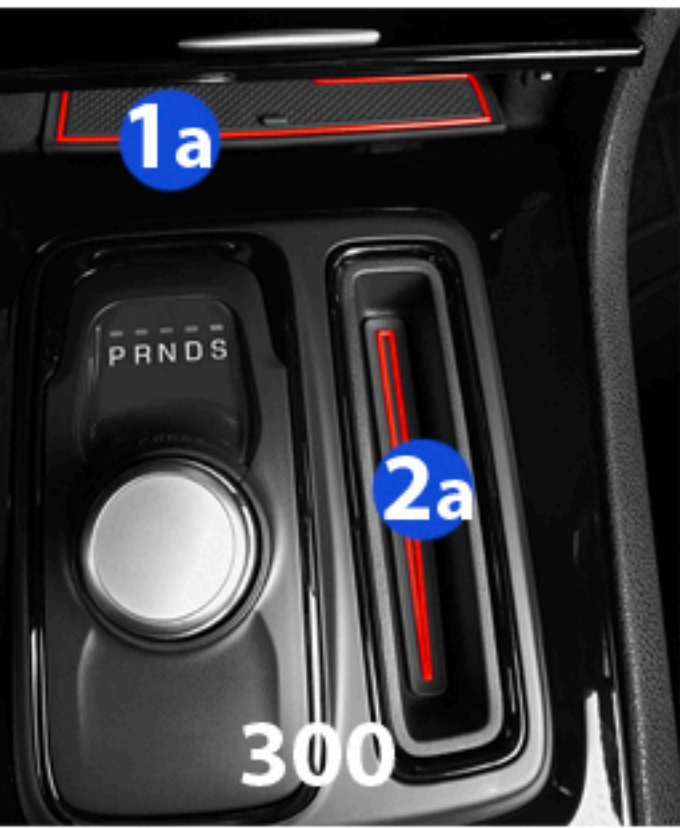

Cup Holder Hero

Custom Fit Cup, Door, & Center Console Liners

Page 1/2
7th Generation
2nd Generation
2015+

Dodge Charger / Chrysler 300

Dashboard / Forward Center Console

Front Row Door Pockets

*Passenger Side

Cup Holder Hero

Custom Fit Cup, Door, & Center Console Liners

Page 2/2
7th Generation
2nd Generation
2015+

Dodge Charger / Chrysler 300

Glove Box

Rear Row Fold Down Arm Rest

*remove factory liner before installing 13

†pocket exists based on Charger trim level

Rear Row Door Pockets