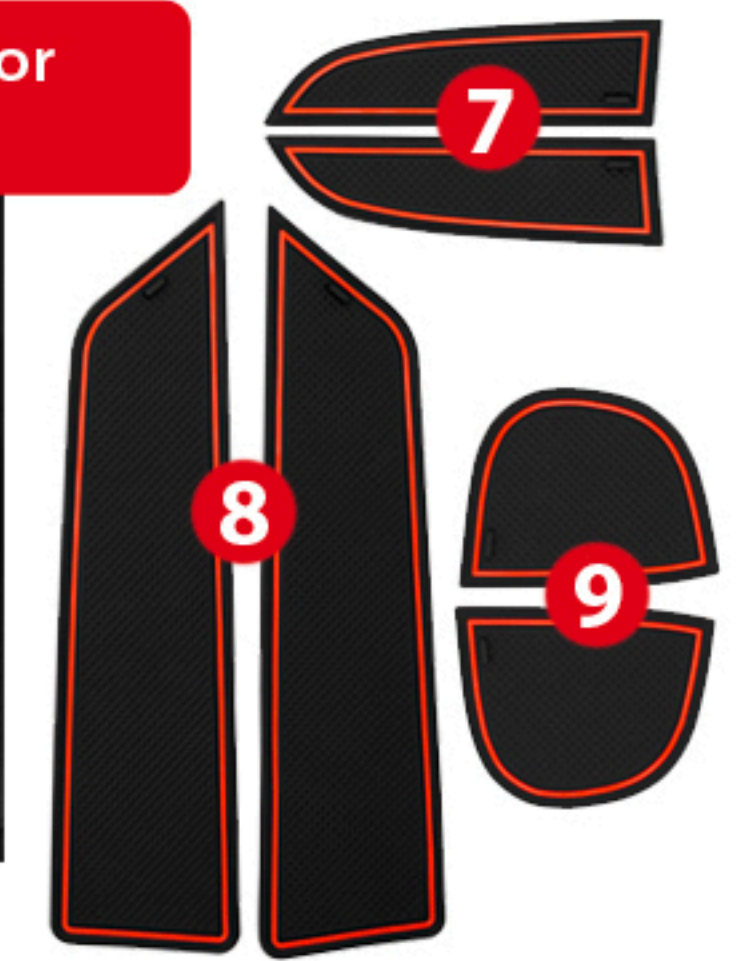

Cup Holder Hero

Custom Fit Cup, Door, & Center Console Liners

Page 1/2
7th Generation
2nd Generation
2015+

Dodge Charger / Chrysler 300

Dashboard / Forward Center Console

Front Row Door Pockets

*Passenger Side

Cup Holder Hero

Custom Fit Cup, Door, & Center Console Liners

Page 2/2
7th Generation
2nd Generation
2015+

Dodge Charger / Chrysler 300

Glove Box

Rear Row Fold Down Arm Rest

*remove factory liner before installing 13

†pocket exists based on Charger trim level

Rear Row Door Pockets