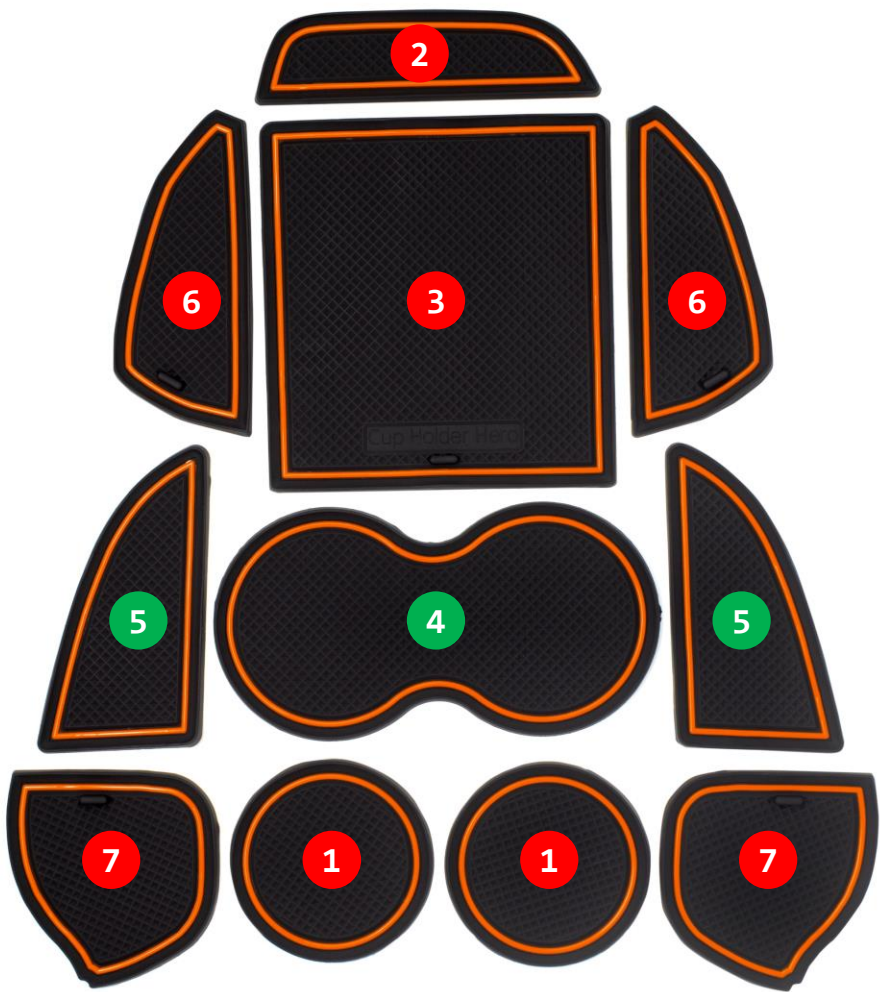

Cup Holder Hero

Custom Fit Cup, Door, & Center Console Liners

2015+
Dodge
Challenger

Optional Adhesive