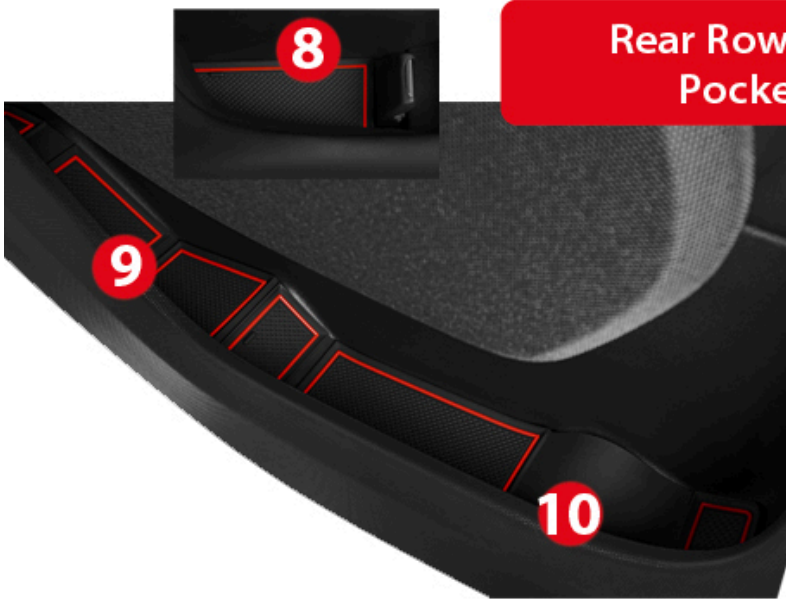

Ford Mustang Mach E

Front Center Console Area

*remove factory liners prior to install of 1 and 2

Beneath Center Console (Front)

Center Console / Arm Rest

*remove factory liner prior to install of 4

Ford Mustang Mach E

Front Row Door Pockets

Rear Row Door Pockets

Rear Row Fold Down Arm Rest

*adhesive included in kit to hold piece in place and allow for armrest use