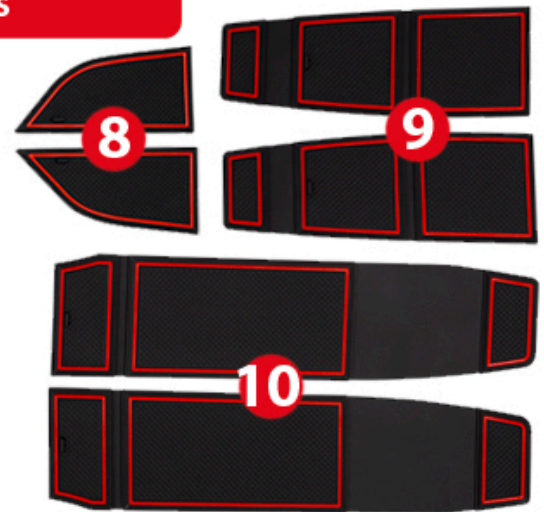

Ford Mustang Mach E

Front Center Console Area

*remove factory liners prior to install of 1 and 2

Beneath Center Console (Front)

Center Console / Arm Rest

*remove factory liner prior to install of 4

Ford Mustang Mach E

Front Row Door Pockets

Rear Row Door Pockets

Rear Row Fold Down Arm Rest

*adhesive included in kit to hold piece in place and allow for armrest use