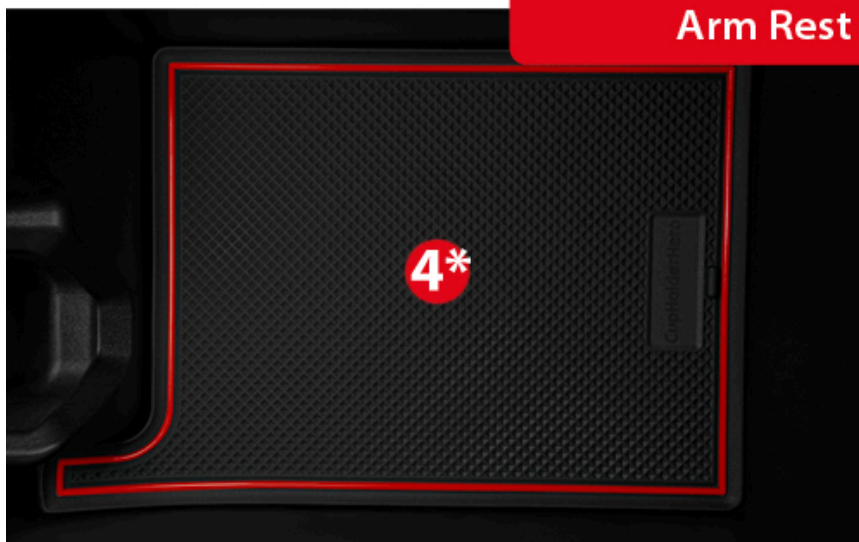

Ford Mustang Mach E

Front Center Console Area

*remove factory liners prior to install of 1 and 2

Beneath Center Console (Front)

Center Console / Arm Rest

*remove factory liner prior to install of 4

Ford Mustang Mach E

Front Row Door Pockets

Rear Row Door Pockets

Rear Row Fold Down Arm Rest

*adhesive included in kit to hold piece in place and allow for armrest use