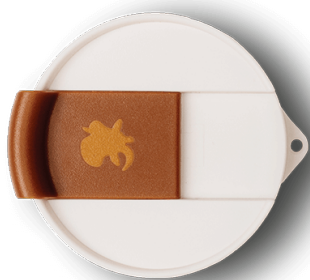

A unique horn-shaped coffee mug that brings style to your coffee drinking.

CAP

HOLDER

STRAP

## ORIGINAL

**HEIGHT**

21 cm / 8.3"

**DIAMETER**

8 cm / 3.2"

**VOLUME**

350 ml / 12 oz

**WEIGHT**

## GRANDE

**HEIGHT**

23,5 cm / 9.25"

**DIAMETER**

8,5 cm / 3.34"

**VOLUME**

470 ml / 16 oz

**WEIGHT**