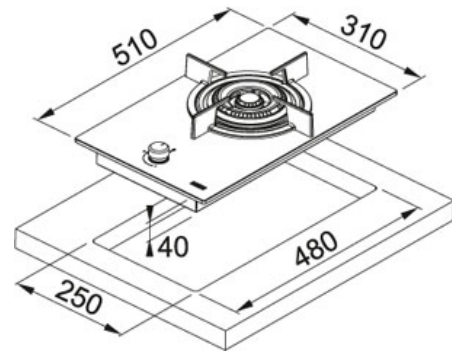

# SPECIFICATION SHEET

PRODUCT FAMILY: **Cooking Hobs** FINISH: **Glass black** SERIES: **CRYSTAL** MODEL: **FHCR 301 1TC HE BK C**

## Product Information

<b>Article Number</b>	106.0374.275
<b>Type</b>	Independent Gas Hob
<b>Number of burners</b>	1 Triple crown
<b>Power (W)</b>	Triple Crown 4000W
<b>Voltage</b>	220-240 V
<b>Safety Valve</b>	Yes
<b>Pan support</b>	Cast Iron
<b>Length Overall</b>	310 mm
<b>Width Overall</b>	510 mm
<b>Cutout Length</b>	250 mm
<b>Cutout Width</b>	480 mm
<b>Drawer Depth</b>	40 mm

## Features

-  Safety valve
-  Iron cast pan support
-  Incorporated electronic ignition
-  Dual Power
-  Burner 1
-  Width 30 cm