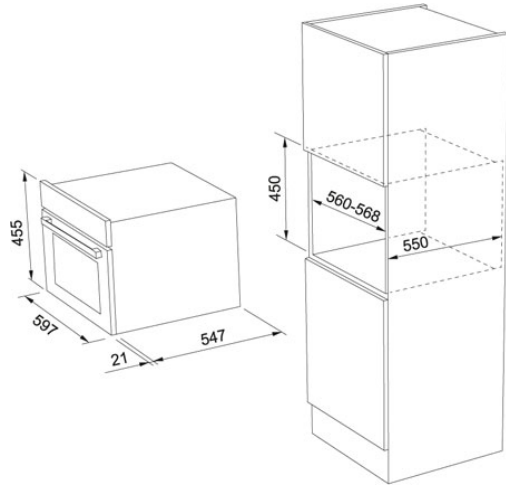

Frames by Franke COMPACT COMBI STEAM OVEN FSO

45 FS BK Stainless Steel-Glass Black | 116.0425.752

FAMILY : Ovens | SERIE : Frames by Franke | MODEL : COMPACT COMBI STEAM OVEN FSO 45 FS BK | FINISH : Stainless Steel-Glass Black | PRODUCT LINE : Frames by Franke | INSTALLATION TYPE : Built-In

This elegant multi steamer not only looks good on the outside, it is also packed with innovative technology inside. It lets you prepare a variety of different dishes to perfection – allowing the flavours to develop fully while retaining important nutrients.

Features include:

- 51 litre capacity
- 17 automatic cooking programmes
- Water tank (1.2 litres)

Accessories included:

1 Enamel baking tray, 1 Wire rack, 2 Stainless Steel steamer inserts (perforated/non-perforated), 1 Ergonomic telescopic runner, 1 Temperature sensor probe.

Please note this product is part of the Frames by Franke range, and is only available to purchase through selected Frames by Franke retailers. Please search for your nearest Frames by Franke retailer by clicking Where to Buy in the top menu bar and click the 'Frames by Franke' filter.

TECHNICAL DATA

Type	Built-in
Number of functions	18
Racks	TELESCOPIC-FULL-EXTENSION
Voltage	220-240 V
Type of Controls	Touch control panel
Standard Equipment	2-TRAY,-1-GRID
Cooking Functions	MULTIFUNCTION-STEAM
Safety devices	Child lock
Height Overall	450.00 mm
Width Overall	597.00 mm
Depth Overall	565.00 mm
Width in cm	60.00 cm
Glasses	3
Inner door	Fullglass

FEATURES

	Energy Efficiency Class A		Natural Static Top Cooking
	Natural Static Bottom Cooking		Steam Defrosting
	Grill		Top & Bottom Heat
	Complete Menu		Cookbook
	Fan Assisted Bottom Conventional Cooking		Pizza
			Microwave fan
			Rapid Heating
			Plate Warming
			Aqua Clean