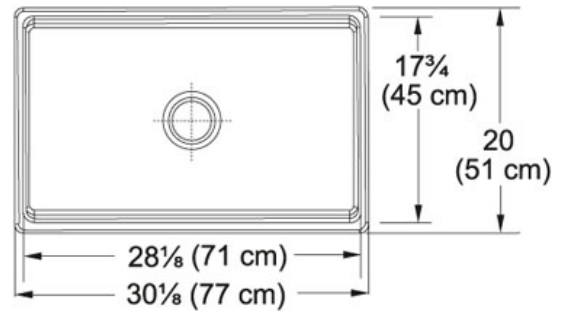

SPECIFICATION SHEET

PRODUCT FAMILY: Sinks FINISH: Fireclay White SERIES: FARM HOUSE MODEL: FHK710-30

Product Information

FUN#	130.0079.638
US Part Number	FHK710-30WH
Minimum Cabinet Size	30"
Drain Opening	3 1/2"
Outer Dimensions	30 1/8"x20"x10 15/64"
Bowl Size	28 1/8"x17 3/4"x9 1/4"
Number of Bowls	1
*	Dimensions may vary by 2% (plus or minus) due to material attributes and firing process.
Type of Material	Fireclay