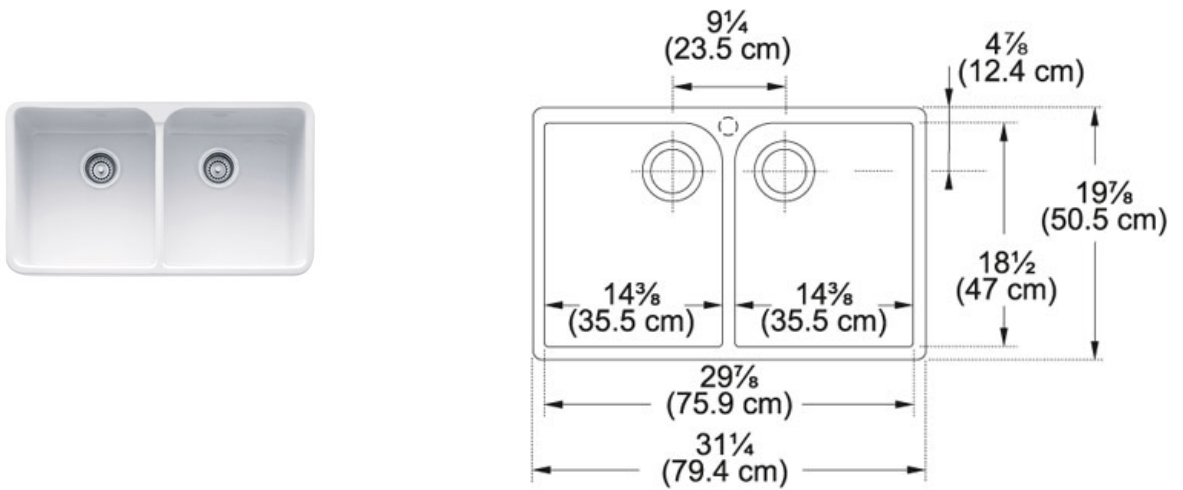

Manor House MHK720-31 Fireclay White | 130.0066.206

FAMILY : Sinks | SERIES : Manor House | MODEL : MHK720-31 | FINISH : Fireclay White | STYLE : Contemporary |
 INSTALLATION TYPE : Drop-on

TECHNICAL DATA

Cabinet Size	33"
Waste Outlet Diameter	3 1/2"
Faucet Hole	1
Length overall	31 1/4"
Width overall	19 7/8"
Depth Overall	8 5/8"
Length of large bowl	14 3/8"
Width of large bowl	18 1/2"
Depth of large bowl	7 7/8"
Number of Bowls	2
Remarks FKS	Dimensions may vary by 2% (plus or minus) due to material attributes and firing process. Finish on front and sides only. Template not provided. Franke recommends using the actual sink model when making final cutout. FRTWIST not suitable for Fireclay sinks.
Type of Material	FIRECLAY
Cut-Out Template	Yes