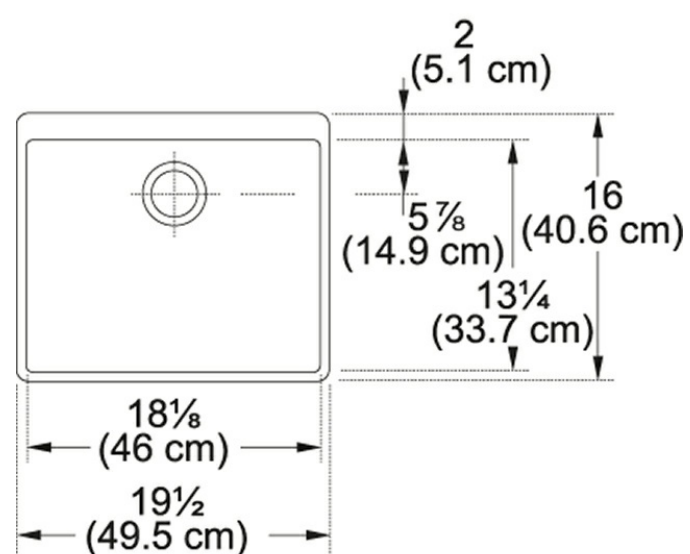

Product Picture

Technical Drawing

Product Dimensions

Length overall	19 1/2"
Width overall	16"
Length of large bowl	18 1/8"
Width of large bowl	13 1/4"
Depth of large bowl	5 7/8"
Minimum Cabinet Size	21"

General Information

Type of Material	Fireclay
Number of Bowls	1
Installation Clips	No
Cut-Out Template	No
Where to buy	Showroom

Article Numbers

FUN#	130.0066.192
US Part Number	MHK110-20WH