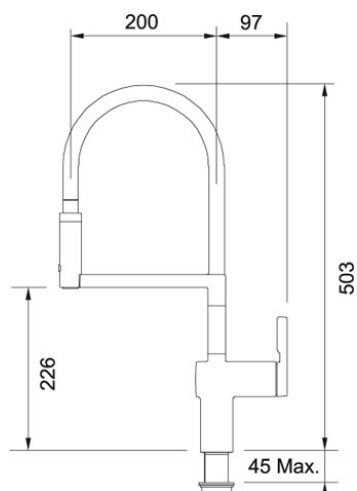

# Frames by Franke SEMI PROFESSIONAL SIDE LEVER SWIVEL SPRAY FS HF SWSP CHR Chrome | 115.0370.601

FAMILY : Taps | SERIE : Frames by Franke | MODEL : SEMI PROFESSIONAL SIDE LEVER SWIVEL SPRAY FS HF SWSP  
CHR | FINISH : Chrome | PRODUCT LINE : Frames by Franke | INSTALLATION TYPE : Sink/Worktop

## TECHNICAL DATA

Version	Semi-Pro
Tap rotation	360 °
Tap Pressure	High Pressure
Tap Operation	Side Lever
Water Mixing Cartridge	Ceramic discs
Type	Ceramic Cartridge
Cabinet Size	Ø-56-MM
Height Overall	503.00 mm
Height to End of Spout	226.00 mm
Spout reach	200.00 mm
Diameter	Ø 35 mm