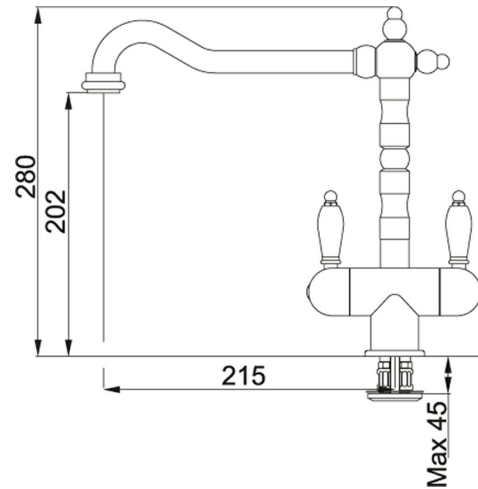

Old England Rubinetto Old England Bronzed | 115.0028.204

FAMILY : Taps | SERIE : Old England | MODEL : Rubinetto Old England | FINISH : Bronzed | INSTALLATION TYPE : Worktop

TECHNICAL DATA

Type	Double-lever tap
Cartridge	Ceramic tap valves
Spout Rotation	360 °
Tap Pressure	HIGH-PRESSURE
Cabinet Size	diam. 56 mm
Flexible tubes	STAINLESS-STEEL
Suggested product	Pair of filters (0399470)