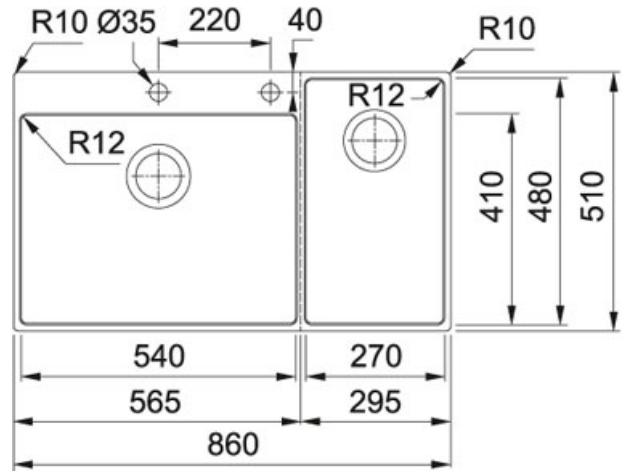

# Stainless Steel | 127.0538.259

FAMILY : Sinks | FINISH : Stainless Steel | SERIE : Box Center | MODEL : BWX 220-54-27 TL | PRODUCT LINE : Gourmet |  
 INSTALLATION TYPE : Flushmount | INSTALLATION TYPE : Slim-Top

## TECHNICAL DATA

Length overall	860.00 mm
Width overall	510.00 mm
Length of large bowl	540.00 mm
Width of large bowl	410.00 mm
Depth of large bowl	200.00 mm
Cabinet Size	90
Opposite Configuration	127.0538.260
Length of small bowl	270.00 mm
Width of small bowl	480.00 mm
Depth of small bowl	200.00 mm

## FEATURES

-  Waste disposal unit optional
-  Waste with twist remote control optional
-  Edge profile flushmount